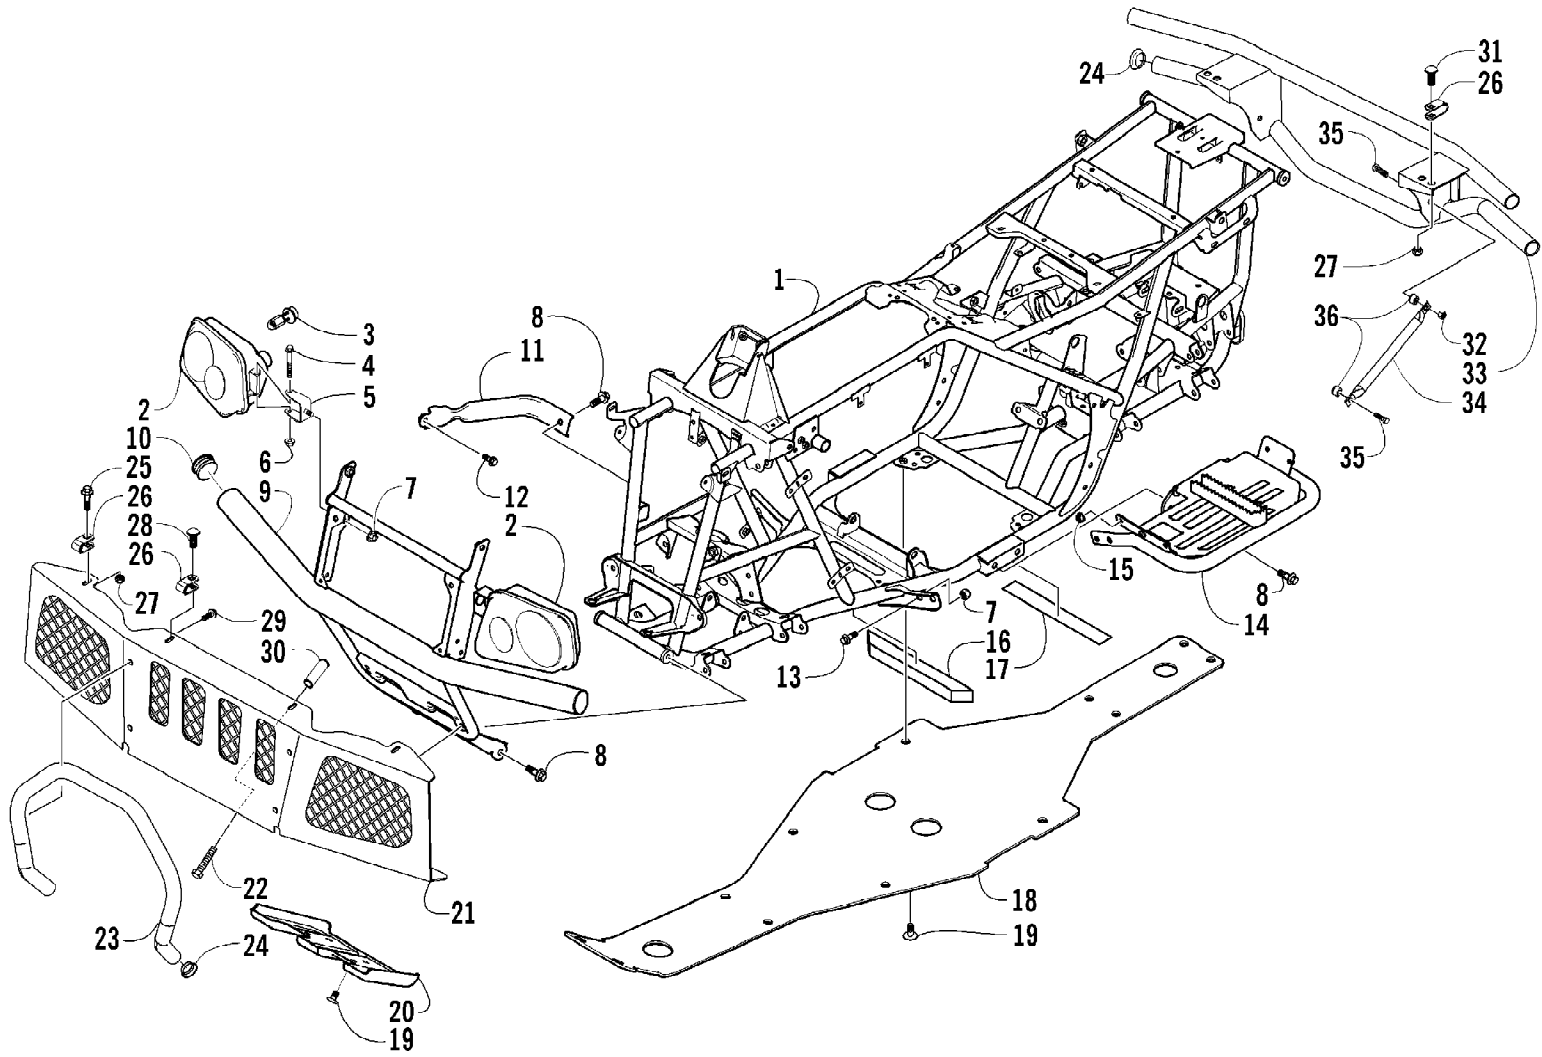

2004 650 V-2 4X4 FIS CAT GREEN SE (A2004ISR4BUSA)
FRAME AND RELATED PARTS

Page 39 of 96

Ref #	Part Number	Qty	S/P/F	Description
1	1506-245	1	S	Frame, Main
2	0409-032	1		Headlight Assembly - Right (inc. 3-6)
2	0409-031	1		Headlight Assembly - Left (inc. 3-6)
3	0409-045	2		Bulb, Headlight
4	8410-860	2		Screw, Cap
5	0406-945	2		Bracket, Headlight Mounting
6	0423-375	2		Nut, Lock
7	8424-802	6		Nut
8	8409-020	8	/P	Screw, Cap
9	0506-544	1		Bumper
10	0406-130	2		Cap, Bumper
11	1506-367	1	S	Channel, Bumper Mounting - Right
11	0506-653	1	S	Channel, Bumper Mounting - Left
12	8408-812	2		Screw, Cap
13	8408-816	4		Screw, Cap
14	0506-534	1		Footrest - Right
14	1506-351	1		Footrest - Left
15	8424-602	2	/P	Nut
16	1506-067	1		Pad, Foam
17	0406-289	1		Pad, Foam
18	1406-425	1		Panel, Belly
19	0423-101	AR		Screw, Body
20	0406-834	1		Plate, Skid
21	1506-319	1		Grille, Front
22	8408-860	2		Screw, Cap
23	0541-249	1		Tube, Front Bumper
24	0441-517	6		Cap, Bumper
25	8020-135	2		Screw, Cap
26	1506-322	6		Bracket, Clamp
27	8040-426	6	/P	Nut, Lock
28	8011-135	2		Bolt, Carriage
29	8408-820	6	/P	Screw, Cap
30	0441-628	2		Spacer, Front Grille
31	8011-136	2	/P	Bolt, Carriage
32	8422-002	2		Nut, Lock
33	1506-318	1		Bumper, Rear
34	1506-321	2		Support, Rear Bumper
35	8409-040	4		Screw, Cap
36	0441-804	4		Spacer