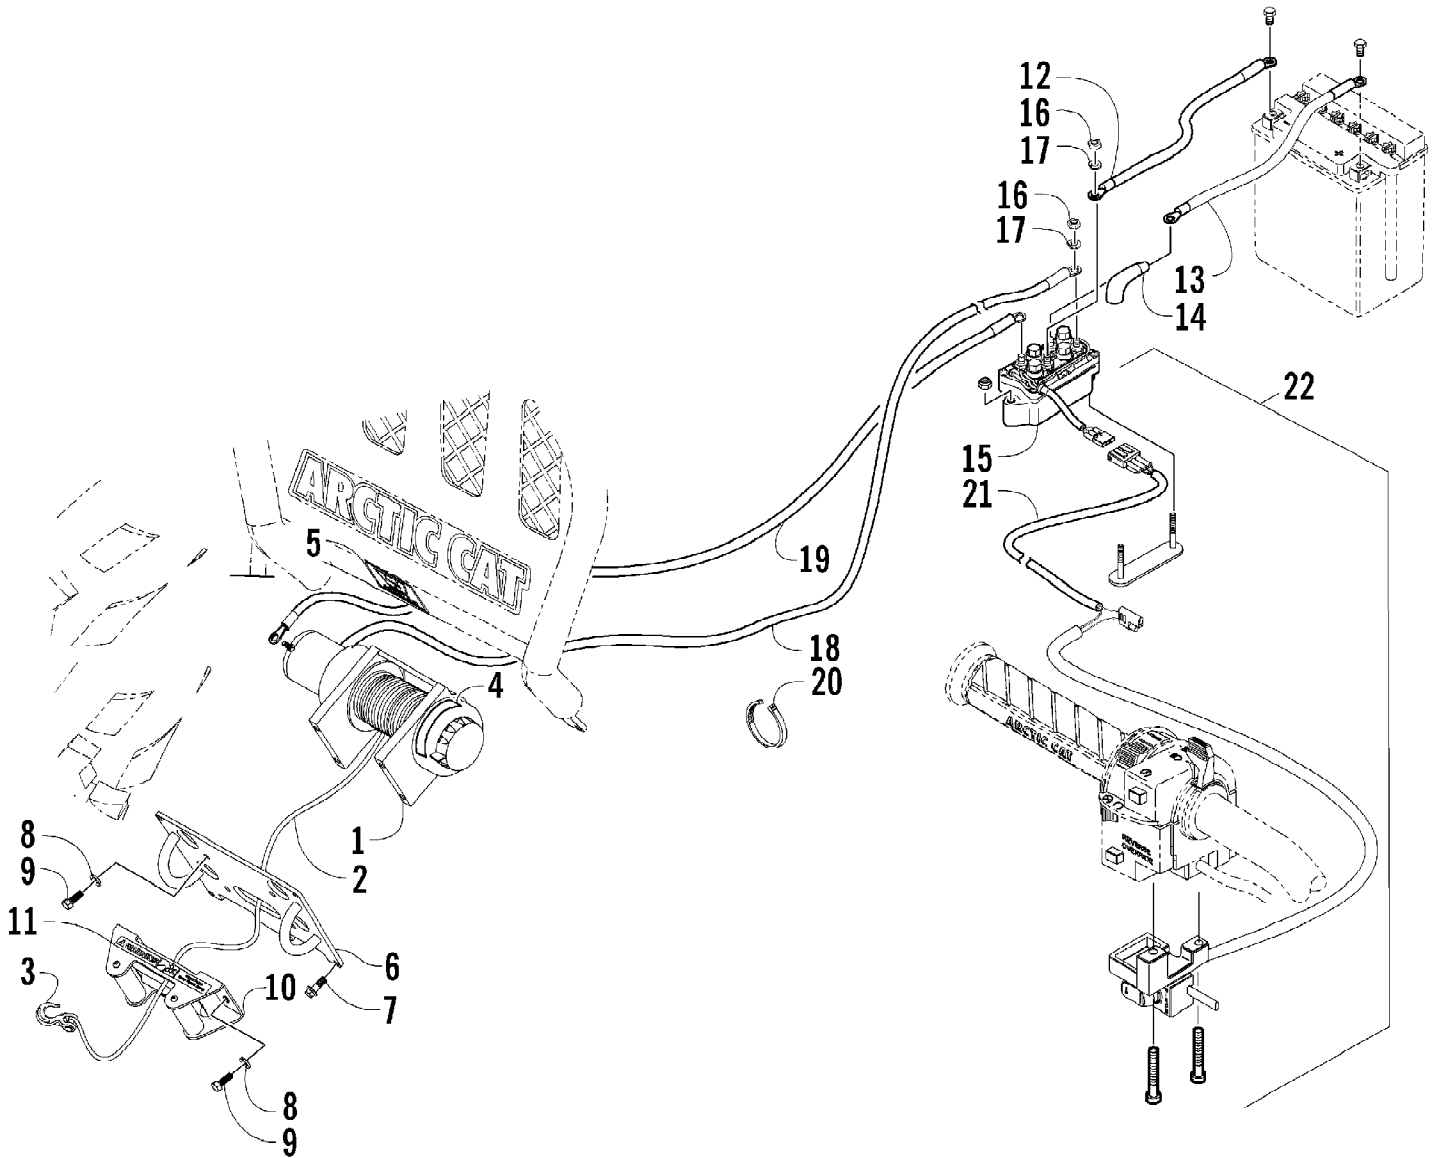

2004 650 V-2 4X4 FIS CAT GREEN SE (A2004ISR4BUSA)
WINCH ASSEMBLY

Page 94 of 96

Ref #	Part Number	Qty	S/P/F	Description
1	0	1	F	Winch (inc. 2-3)
2	0441-061	1		Cable, Winch
3	0441-426	1	/P	Hook, Winch
4	0441-434	1		Decal, Warning - Winch
5	0411-433	1		Decal, Winch
6	1506-320	1		Plate, Winch
7	0423-362	2		Screw, Machine
8	8051-247	4	/P	Washer, Lock
9	8002-132	4	/P	Screw, Cap
10	0441-403	1	/P	Roller, Winch
11	0411-474	1		Decal, Winch
12	0441-477	1		Cable, Solenoid/Battery - Black
13	0441-478	1		Cable, Solenoid/Battery - Red
14	0441-060	6		Boot, Terminal
15	0409-041	1	S	Solenoid (inc. 16-17)
16	8420-602	4		Nut
17	8451-122	4		Washer, Lock
18	0441-476	1		Cable, Winch/Solenoid - Black - No. 1
19	0441-475	1		Cable, Winch/Solenoid - Black - No. 2
20	0123-788	AR	/P	Cable Tie - 7.5 in.
21	0409-044	1		Switch, Control
22	0436-355	1		Kit, Mounting - Control Switch/Solenoid