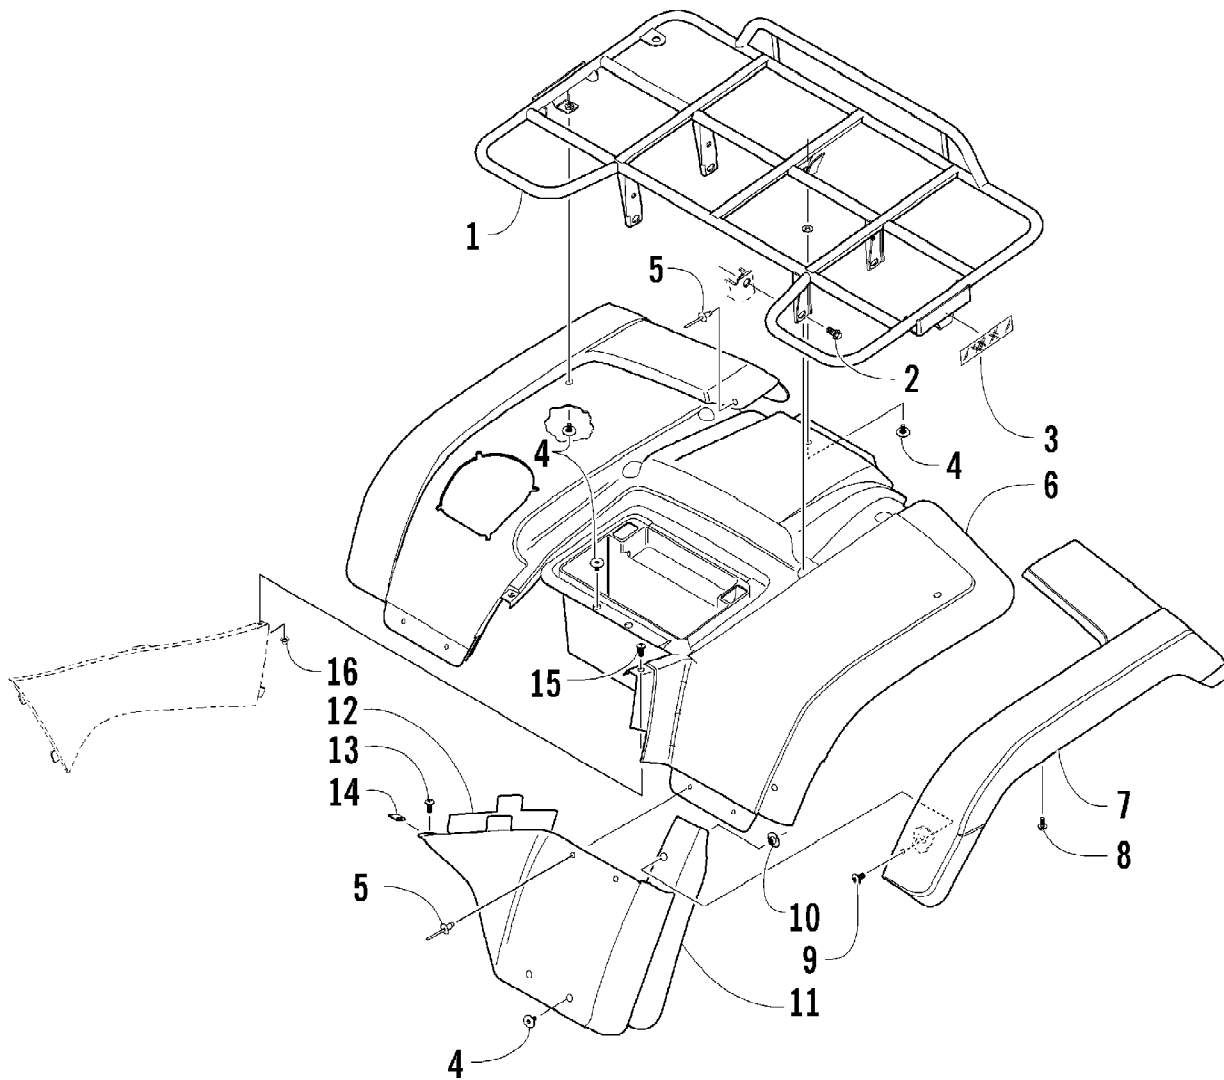

2004 650 V-2 4X4 FIS CAT GREEN SE (A2004ISR4BUSA)
REAR BODY PANEL ASSEMBLY

Page 66 of 96

Ref #	Part Number	Qty	S/P/F	Description
1	1506-316	1		Rack - Rear
2	8409-020	4	/P	Screw, Cap
3	0411-647	2		Decal, Reflector - Red
4	0423-101	AR		Screw, Body
5	0423-046	AR		Rivet, Plastic
6	1506-261	1		Panel, Fender - Rear
7	0506-552	1		Flare, Rear - Right
7	0506-553	1		Flare, Rear - Left
8	0423-342	10	/P	Screw, Self-Tapping
9	0423-355	2		Screw, Shoulder
10	0423-438	2		T-Nut w/Teeth
11	1506-350	1		Fender Extension - Rear - Right
11	1506-372	1		Fender Extension - Rear - Left
12	0412-140	1		Shield, Heat
13	0623-309	2		Screw, Self-Tapping
14	0423-060	2		Clip, Tinerman
15	0423-068	2		Screw, Machine
16	0123-010	2	/P	Nut, Expansion