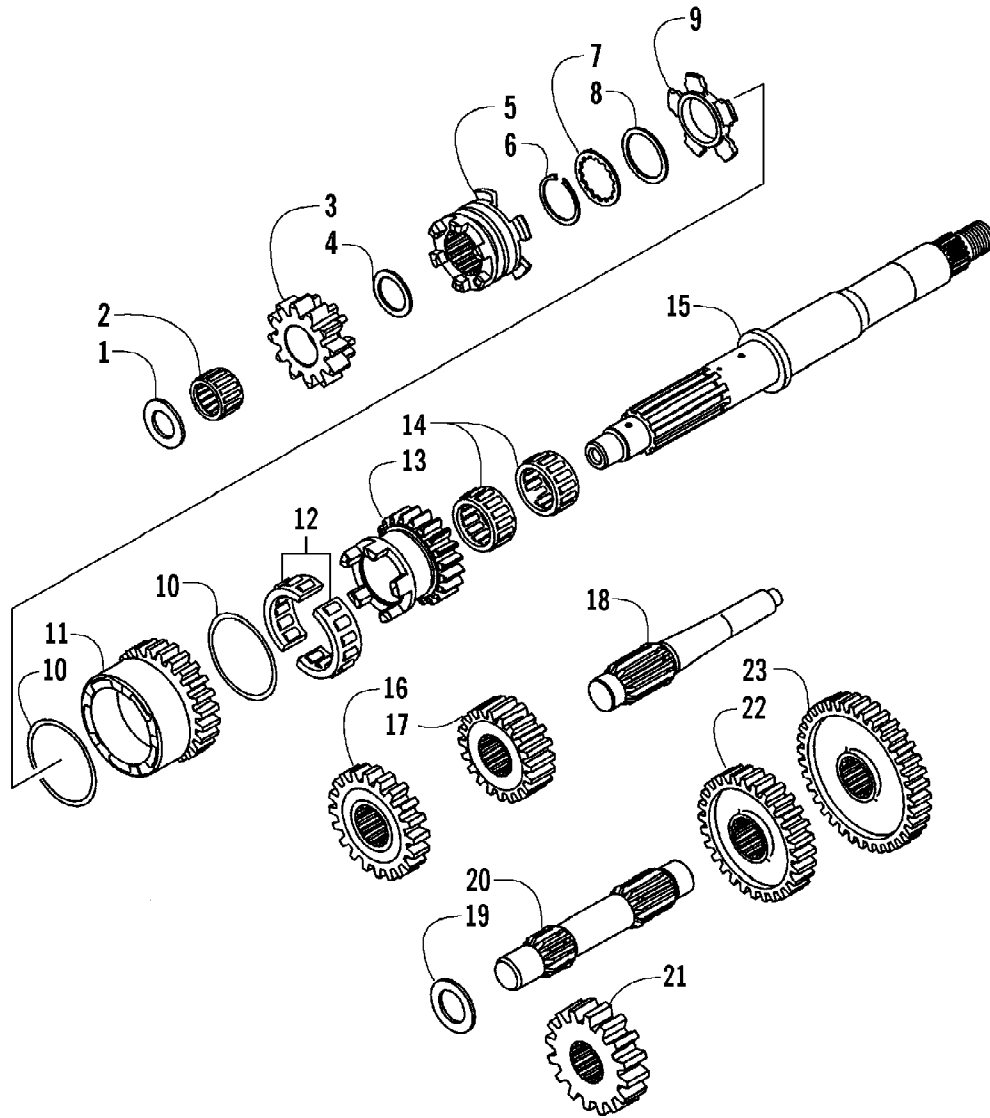

2004 650 V-2 4X4 FIS CAT GREEN SE (A2004ISR4BUSA)
TRANSMISSION ASSEMBLY

Page 86 of 96

Ref #	Part Number	Qty	S/P/F	Description
1	3201-283	1		Spacer
2	3201-320	1		Bearing, Reverse Input Gear
3	3201-130	1	S	Gear, Input - Reverse - 12T
4	3201-285	1		Spacer
5	3201-120	1	S	Shifter
6	3201-297	1		Ring, Snap
7	3201-397	1		Washer
8	3201-288	1		Spacer
9	3201-290	1		Spacer
10	3201-289	2		Spacer
11	3201-129	1		Gear, Input - High - 26T
12	3201-317	1		Bearing, High Input Gear
13	3201-137	1	S	Gear, Input - Low - 20T
14	3201-319	2		Bearing, Low Input Gear
15	3201-119	1	S	Shaft, Transmission Input
16	3201-135	1		Gear, Driven - Reverse - 16T
17	3201-134	1		Gear, Output - Reverse - 16T
18	3201-115	1		Shaft, Idle - Reverse
19	3201-398	1		Washer
20	3201-114	1		Shaft, Output
21	3201-133	1		Gear, Output - Drive - 18T
22	3201-132	1		Gear, Driven - High - 30T
23	3201-131	1		Gear, Driven - Low - 36T