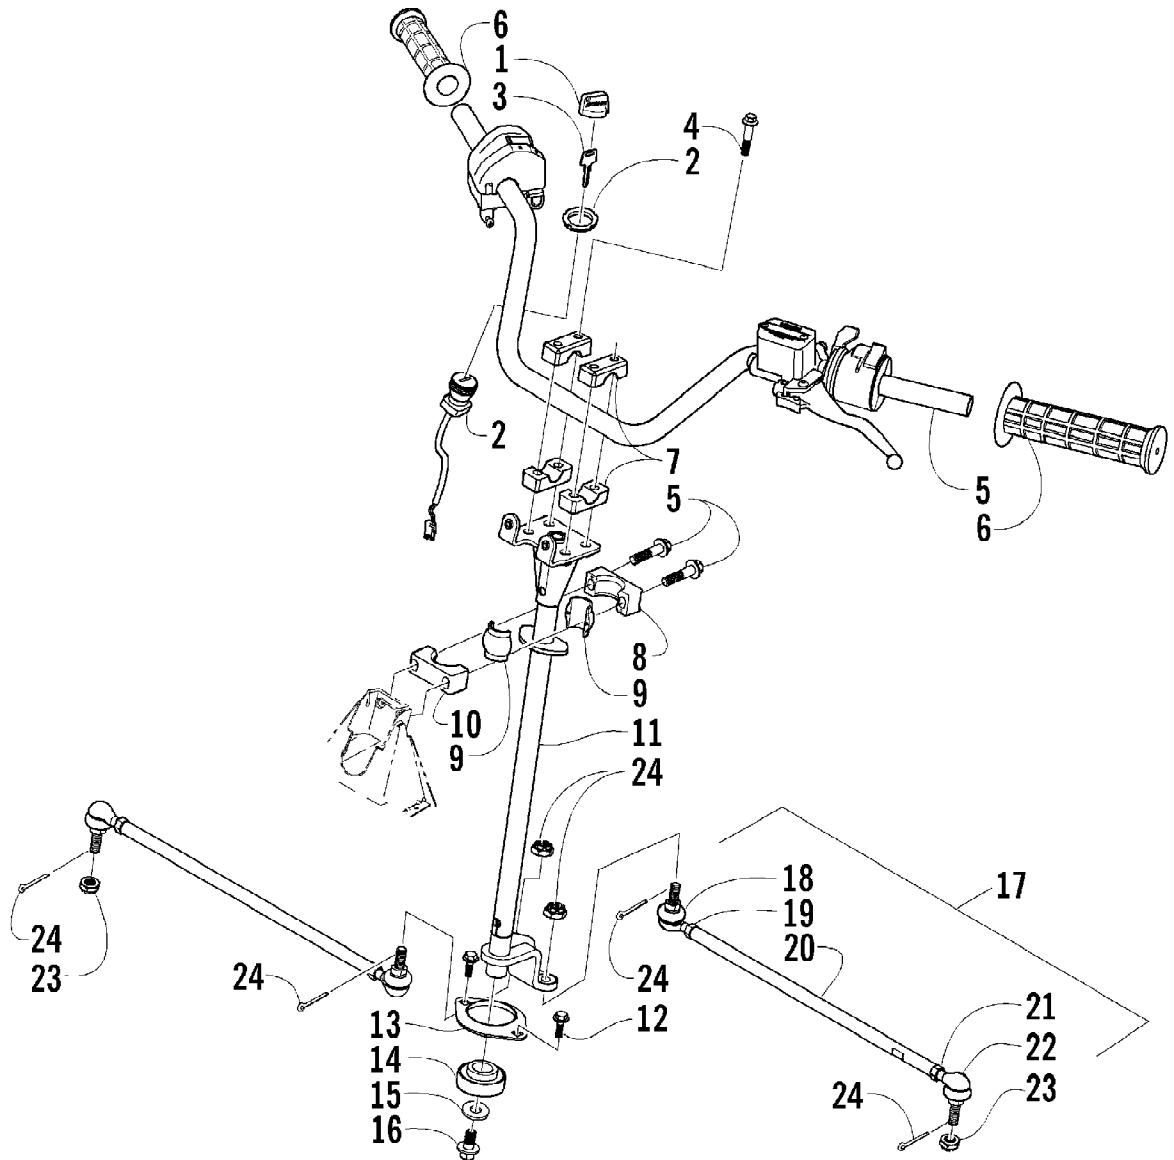

2004 650 V-2 4X4 FIS CAT GREEN SE (A2004ISR4BUSA)
STEERING ASSEMBLY

Page 82 of 96

Ref #	Part Number	Qty	S/P/F	Description
1	0409-013	1		Cover, Key
2	0430-036	1		Switch, Ignition - Assembly (inc. 3)
3	3409-007	1	/P	Key, Ignition - Blank (C Series)
3	3409-011	1		Key, Ignition - Blank (D Series)
3	3409-012	1		Key, Ignition - Blank (E Series)
3	3409-013	1		Key, Ignition - Blank (F Series)
4	8408-860	6		Screw, Cap
5	0505-441	1		Tube, Handlebar
6	0405-106	2		Grip, Handlebar
7	0405-035	4		Cap, Steering Adjuster
8	0605-147	1	S	Housing, Bearing - Upper
9	0405-020	2		Bearing, Steering Post
10	0605-171	1		Housing, Bearing - Lower
11	0505-431	1	/P	Post, Steering
12	8408-816	2		Screw, Cap
13	0602-233	1		Flange, Bearing
14	0405-052	1		Bearing w/Inverted Oil Seal
15	0423-073	1		Washer
16	8409-020	1	/P	Screw, Cap
17	0505-408	2	S	Tie Rod - Assembly (inc. 18-22)
18	0405-083	2	S	Ball Joint, Tie Rod - Left
19	0423-013	2		Nut - Left
20	0405-107	2	S	Tie Rod
21	8420-002	2	/P	Nut - Right
22	0405-082	2	S	Ball Joint, Tie Rod - Right
23	0423-157	4		Nut, Lock
24	0623-175	4		Pin, Cotter