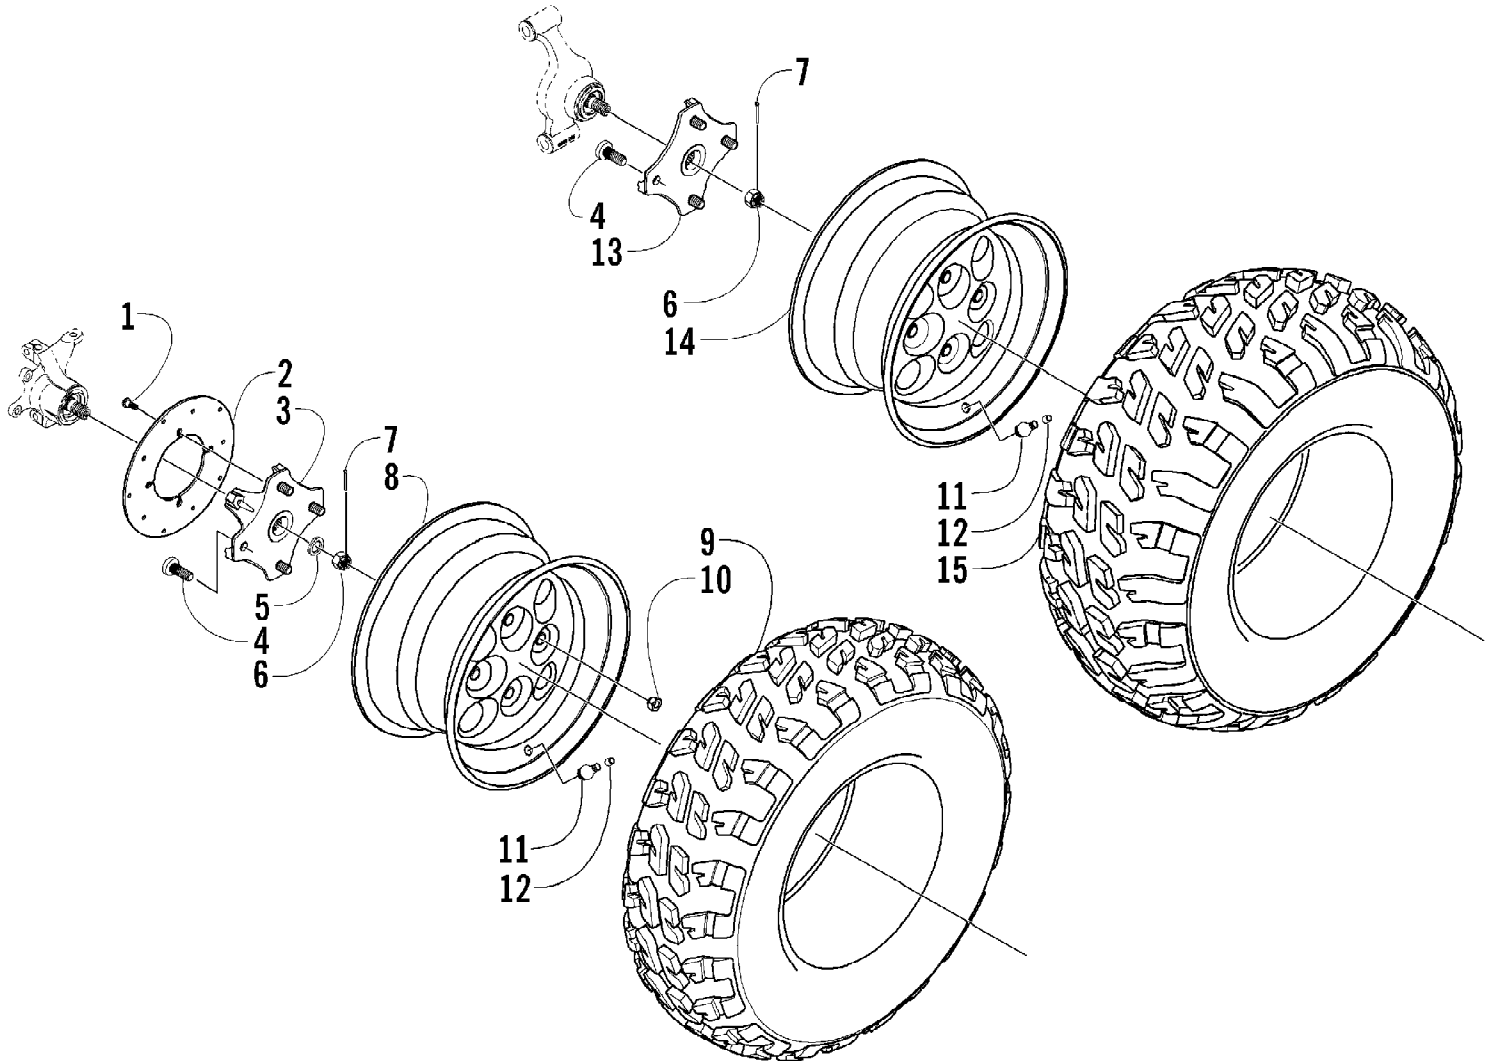

2004 650 V-2 4X4 FIS CAT GREEN SE (A2004ISR4BUSA)
WHEEL AND TIRE ASSEMBLY

Page 92 of 96

Ref #	Part Number	Qty	S/P/F	Description
1	0423-029	12		Screw, Machine
2	0402-874	3	S	Disc, Brake
3	0502-421	2	/P	Hub, Wheel - Front (inc. 4)
4	0402-974	16	/P	Stud, Wheel Hub
5	0402-181	2		Seal, Hub
6	0423-394	4		Nut, Castle
7	0423-407	4		Pin, Cotter
8	1402-036	2		Wheel - Front
9	1402-201	2		Tire - Front
10	0423-408	16	/P	Nut, Lug
11	0402-064	4		Stem, Valve (inc. 12)
12	0402-140	4		Cap, Valve Stem
13	0502-601	1	S	Hub, Wheel - Rear - Left (inc. 4)
13	0502-599	1	S	Hub, Wheel - Rear - Right (inc. 4)
14	1402-037	2		Wheel - Rear
15	1402-202	2		Tire - Rear