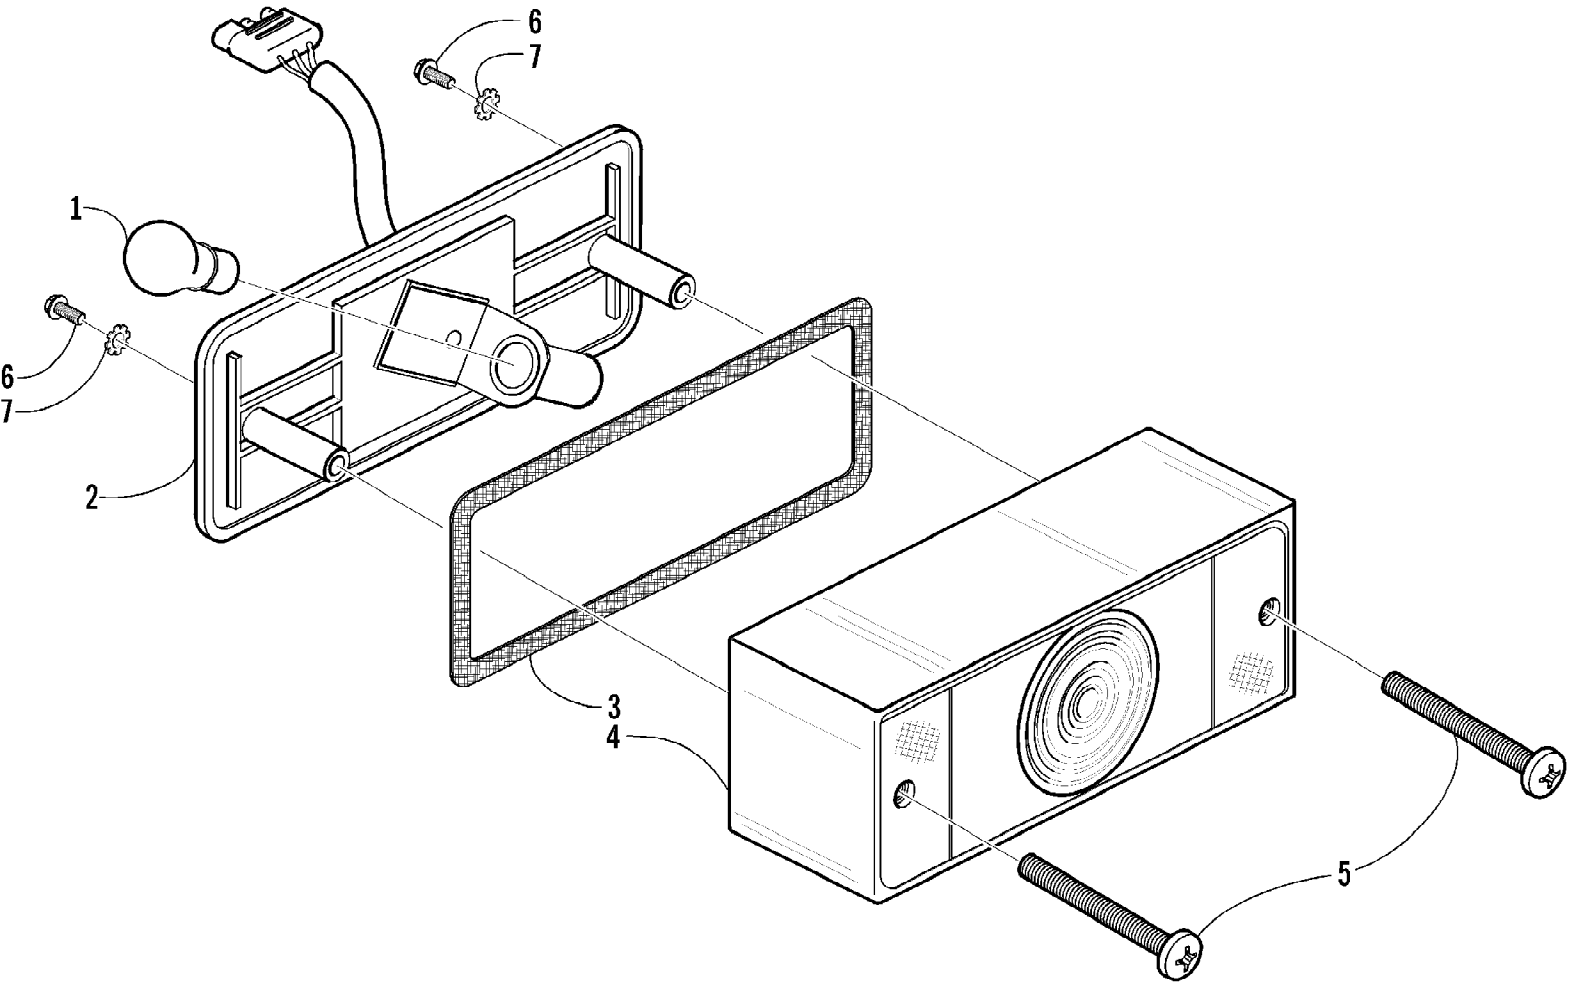

2004 650 V-2 4X4 FIS CAT GREEN SE (A2004ISR4BUSA)
TAILLIGHT ASSEMBLY

2004 650 V-2 4X4 FIS CAT GREEN SE (A2004ISR4BUSA)
TAILLIGHT ASSEMBLY

Page 84 of 96

Ref #	Part Number	Qty	S/P/F	Description
	0409-002	1		Complete Taillight Assembly
1	0109-460	1	/P	Bulb, Stop/Taillight
2	0409-058	1		Taillight w/Socket Assembly
3	0409-012	1		Gasket, Taillight Lens
4	0409-007	1		Lens, Taillight
5	0409-010	2		Screw, Machine
6	0623-301	2	/P	Screw, Self-Tapping
7	8053-212	2	/P	Washer, Lock - External Tooth