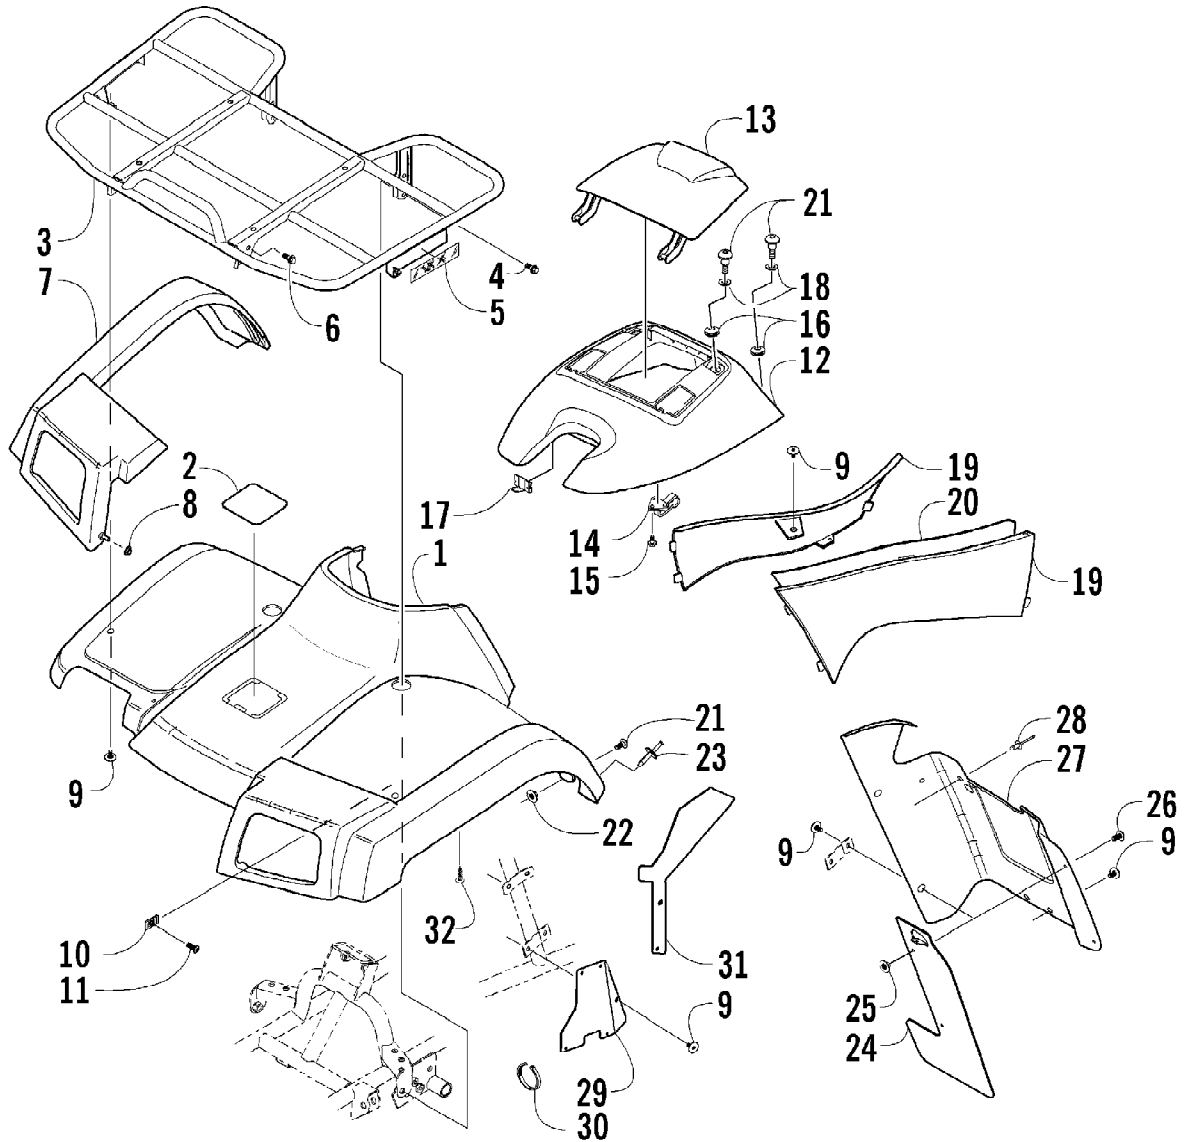

2004 650 V-2 4X4 FIS CAT GREEN SE (A2004ISR4BUSA)
FRONT BODY PANEL ASSEMBLY

Page 43 of 96

Ref #	Part Number	Qty	S/P/F	Description
1	0506-721	1		Panel, Fender - Front (inc. 2)
2	1406-041	1		Cover, Access
3	1506-317	1		Rack - Front
4	8408-816	2		Screw, Cap
5	0411-646	2		Decal, Reflector - Amber
6	0423-360	2		Screw, Cap
7	1506-158	1		Flare - Front - Right
7	1506-159	1		Flare - Front - Left
8	0423-357	2		Nut, Stamped
9	0423-101	AR		Screw, Body
10	0423-031	2		Nut, Speed
11	8477-616	2		Screw, Machine
12	0470-506	1		Compartment, Storage
13	0470-508	1		Cover, Storage Compartment
14	0470-489	2		Hinge, Airbox Cover Lid
15	0623-301	6	/P	Screw, Self-Tapping
16	1623-156	4		Grommet
17	0423-497	2		Clip, Tinnerman
18	0123-053	2	/P	Washer
19	1506-313	1		Panel, Side - Right
19	0506-723	1		Panel, Side - Left
20	0412-142	1		Shield, Heat
21	0423-356	4		Screw, Shoulder
22	0423-438	2		T-Nut w/Teeth
23	0623-362	2		Rivet, Reinstallable
24	1506-194	2		Extension, Flare
25	0423-077	4	/P	T-Nut w/Teeth
26	0423-361	4		Screw, Machine
27	1506-381	1		Panel, Kick - Right
27	1506-200	1		Panel, Kick - Left
28	0423-046	AR		Rivet, Plastic
29	1406-481	2		Panel, Fender - Inner - Lower
30	0123-788	AR	/P	Cable Tie - 7.5 in.
31	1406-560	2		Panel, Fender - Inner - Upper
32	0423-342	6	/P	Screw, Self-Tapping