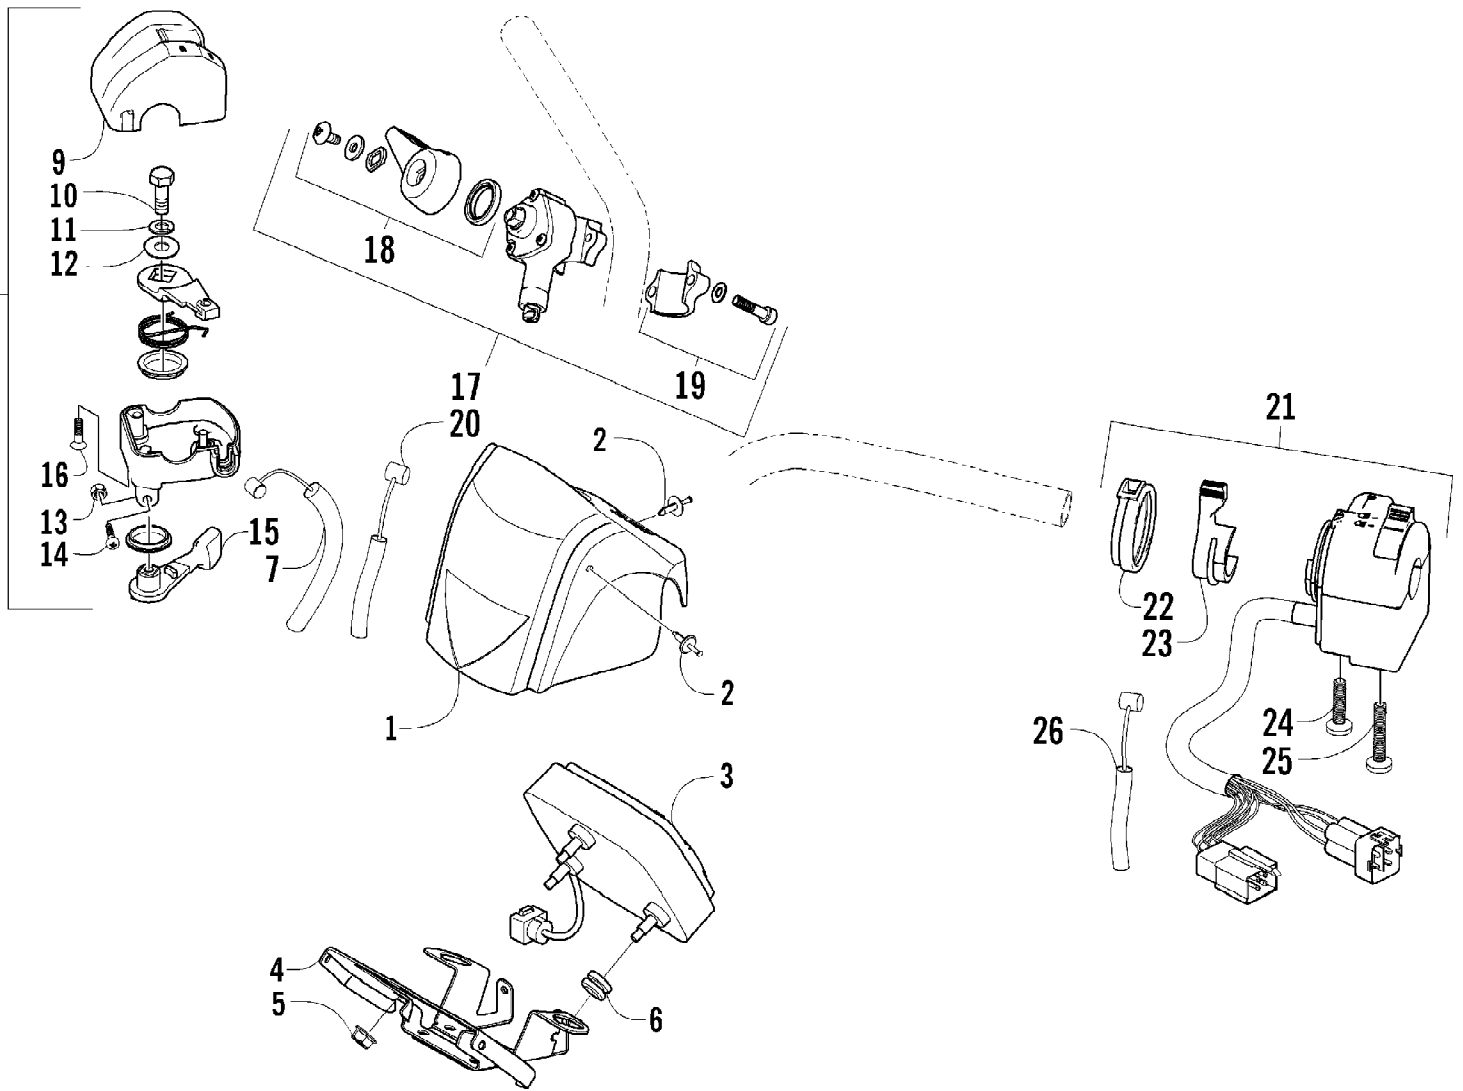

2004 650 V-2 4X4 FIS CAT GREEN SE (A2004ISR4BUSA)
INSTRUMENTS AND CONTROLS

Page 60 of 96

Ref #	Part Number	Qty	S/P/F	Description
1	0405-137	1		Instrument Pod
2	0623-362	4		Rivet, Reinstallable
3	0420-048	1		Gauge, Digital
4	1506-425	1		Bracket, Mounting - Digital Gauge
5	8424-502	3		Nut, Flange
6	0423-447	3		Grommet
7	0487-032	1		Cable, Throttle
8	0509-012	1		Case, Throttle - Assembly (inc. 9-16)
9	0409-048	1		Cover, Throttle Case w/Switch
10	3004-533	1	S/P	Screw, Cap
11	3004-447	1	/P	Washer, Lock
12	3003-030	1	/P	Washer
13	3423-327	1		Nut
14	3423-014	1		Screw
15	3409-001	1		Lever
16	3423-199	2		Screw
17	0502-527	1		Control, Differential Lock (inc 18-19)
18	0502-612	1		Lever, Differential Lock Control - Kit
19	0502-613	1		Clamp, Differential Lock Control - Kit
20	0487-030	1	S	Cable, Differential Lock
21	0409-022	1		Switch, Control - Assembly (inc. 22-25)
22	0409-026	1		Cover, Choke Lever
23	0409-025	1		Lever, Choke
24	0409-028	1		Screw
25	0409-027	1		Screw, Cap
26	0487-033	1		Cable, Choke