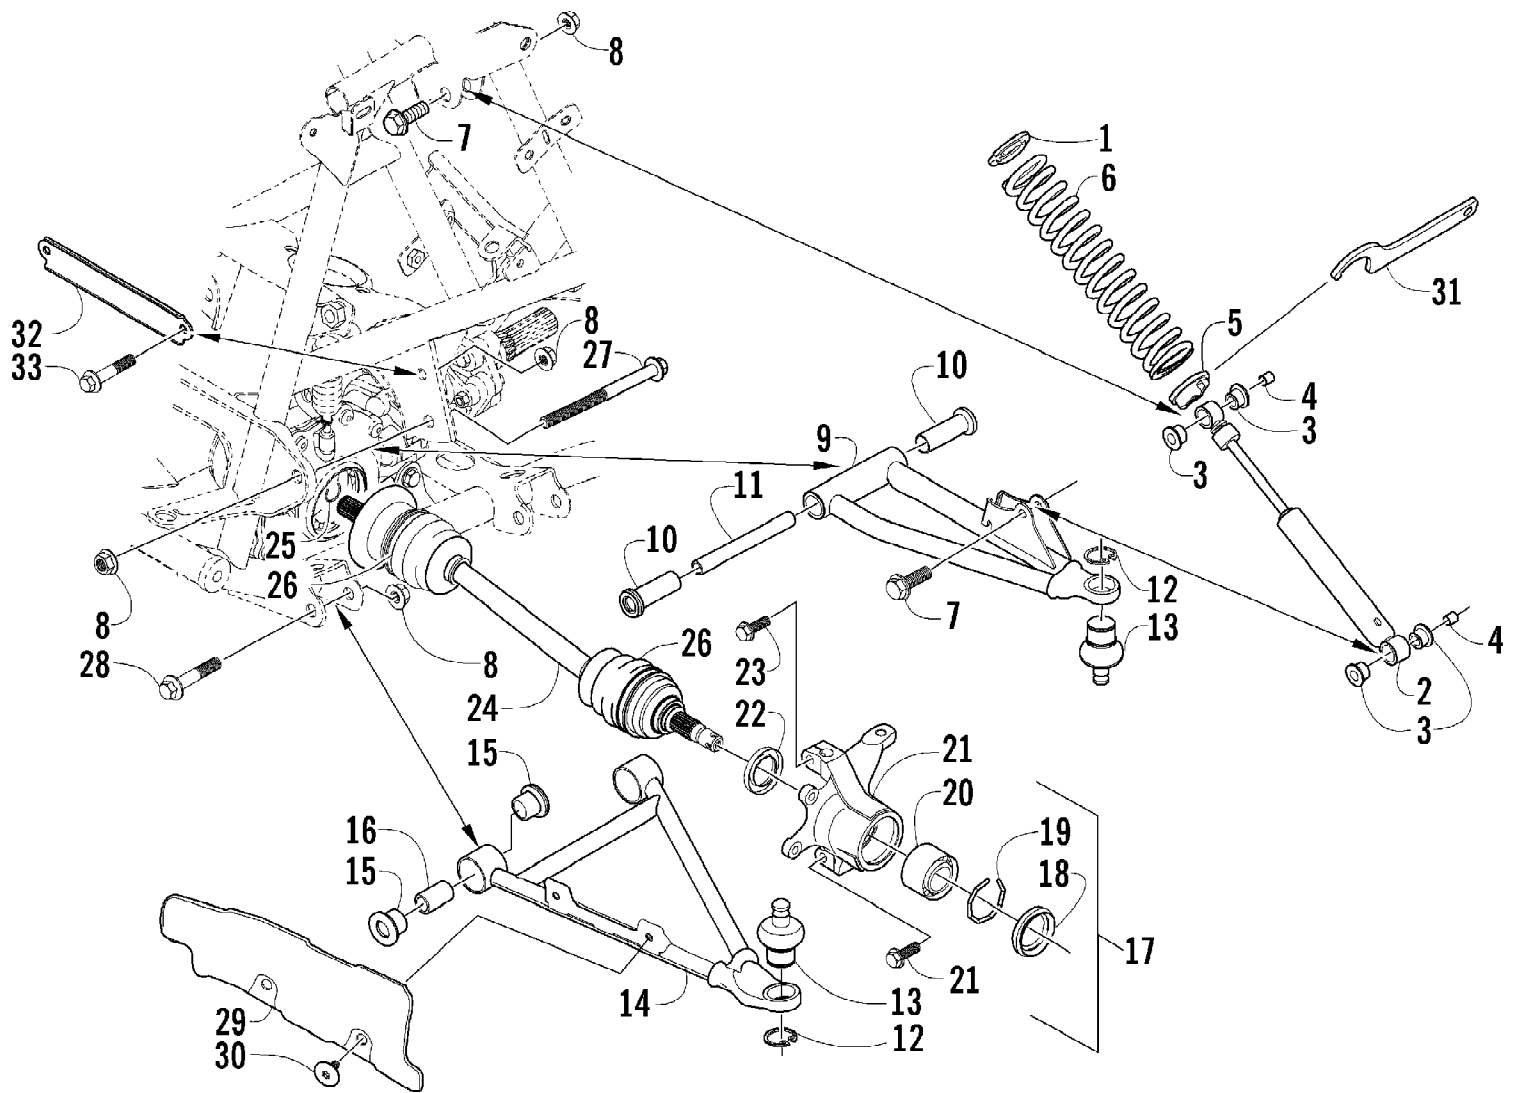

2004 650 V-2 4X4 FIS CAT GREEN SE (A2004ISR4BUSA)
FRONT SUSPENSION ASSEMBLY

Page 48 of 96

Ref #	Part Number	Qty	S/P/F	Description
1	1603-889	2	/P	Retainer, Spring
2	0403-127	2		Shock Absorber - Front (inc. 3-4)
3	0604-310	8		Bushing, Shock Absorber
4	0403-028	4		Sleeve, Shock
5	0403-102	2		Cam, Spring Adjuster
6	0403-130	2		Spring, Shock Absorber
7	8409-040	4		Screw, Cap
8	8428-002	12		Nut, Lock
9	0503-196	1	S	A-Arm, Upper Right - Assembly (inc. 10-13)
9	0503-197	1		A-Arm, Upper Left - Assembly (inc. 10-13)
10	0403-081	4	S	Bushing
11	0403-080	2		Collar
12	0423-009	4	/P	Clip, Ball Joint
13	0405-115	4	/P	Ball Joint - Front
14	0503-220	1		A-Arm, Lower Right (inc. 12-13 and 15-16)
14	0503-221	1		A-Arm, Lower Left (inc. 12-13 and 15-16)
15	0403-115	8	S	Bushing
16	0403-114	4	S	Collar
17	0505-026	1	S/P	Knuckle - Assembly - Right (inc. 18-22)
17	0505-027	1	S/P	Knuckle - Assembly - Left (inc. 18-22)
18	0402-089	2		Seal, Wheel Bearing - Front
19	0423-034	2		Clip, Bearing
20	0402-275	2	/P	Bearing, Wheel Hub - Front
21	0505-062	1	S	Knuckle, Steering - Right
21	0505-063	1	S	Knuckle, Steering - Left
22	0402-069	2		Seal, Wheel Bearing - Rear
23	8409-030	4		Screw, Cap
24	0502-544	1	S	Axle, Drive - Front - Right (inc. 25-26)
24	0502-546	1		Axle, Drive - Front - Left (inc. 25-26)
25	0441-400	2	S	Clip, Retaining
26	0436-276	2	S	Repair Kit, Boot - Front Axle
27	0423-334	2		Screw, Cap
28	8409-075	4		Screw, Cap
29	1406-034	1		Guard, Boot - Axle - Right
29	1406-035	1		Guard, Boot - Axle - Left
30	0423-101	4		Screw, Body
31	0441-587	1		Wrench, Spanner
32	1506-429	1	S	Brace, A-Arm
33	8409-025	2		Screw, Cap