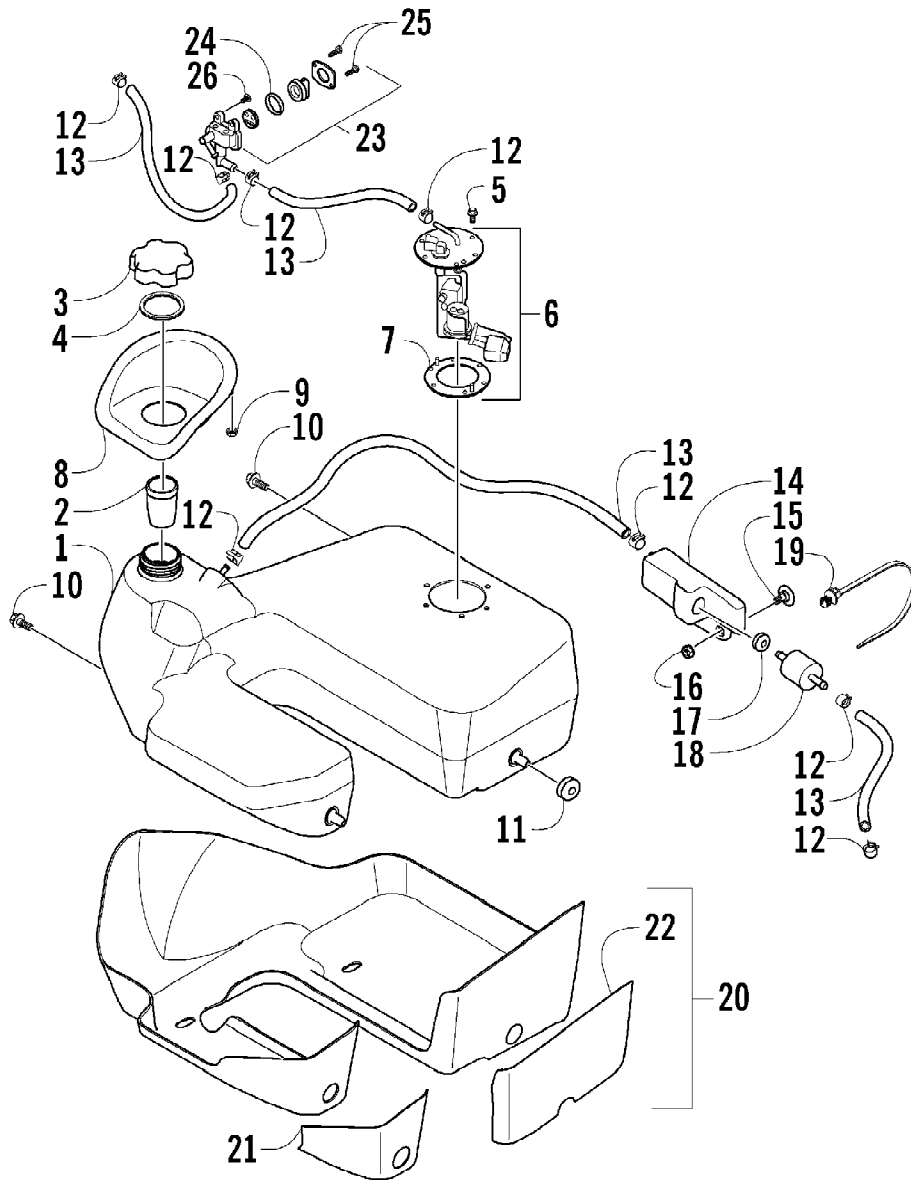

2004 650 V-2 4X4 FIS CAT GREEN SE (A2004ISR4BUSA)
GAS TANK ASSEMBLY

Page 50 of 96

Ref #	Part Number	Qty	S/P/F	Description
1	0570-087	1	S	Tank, Gas - Assembly (inc. 2-5 and 7)
2	0470-501	1		Sleeve
3	0470-438	1	/P	Cap, Gas Tank (inc. 4)
4	0109-733	1	/P	Gasket, Tank Cap
5	3201-008	6		Screw, Cap
6	3201-005	1	S	Pump, Fuel (inc. 7)
7	3201-009	1		Damper, Fuel Pump
8	1406-399	1		Insert, Rear Panel
9	0423-357	4		Nut, Stamped
10	8408-816	2		Screw, Cap
11	0423-460	2		Grommet
12	0423-461	7	S	Clamp, Hose
13	0410-070	AR	/P	Hose, Gasline - 25 ft
14	3201-003	1		Breather, Tank
15	0423-469	2		Screw, Shoulder
16	0623-038	2		Nut w/Washer
17	3201-007	1		Grommet
18	3201-004	1		Valve, Check
19	0423-075	1		Cable Tie - Push-Mount
20	0570-081	1		Shield, Gas Tank (inc. 21-22)
21	0470-498	1		Shield, Heat
22	0470-499	1		Shield, Heat
23	3201-006	1		Valve, Fuel - Assembly (inc. 24-25)
24	3201-330	1		O-Ring
25	3201-192	2		Screw, Machine
26	8476-616	2		Screw, Machine