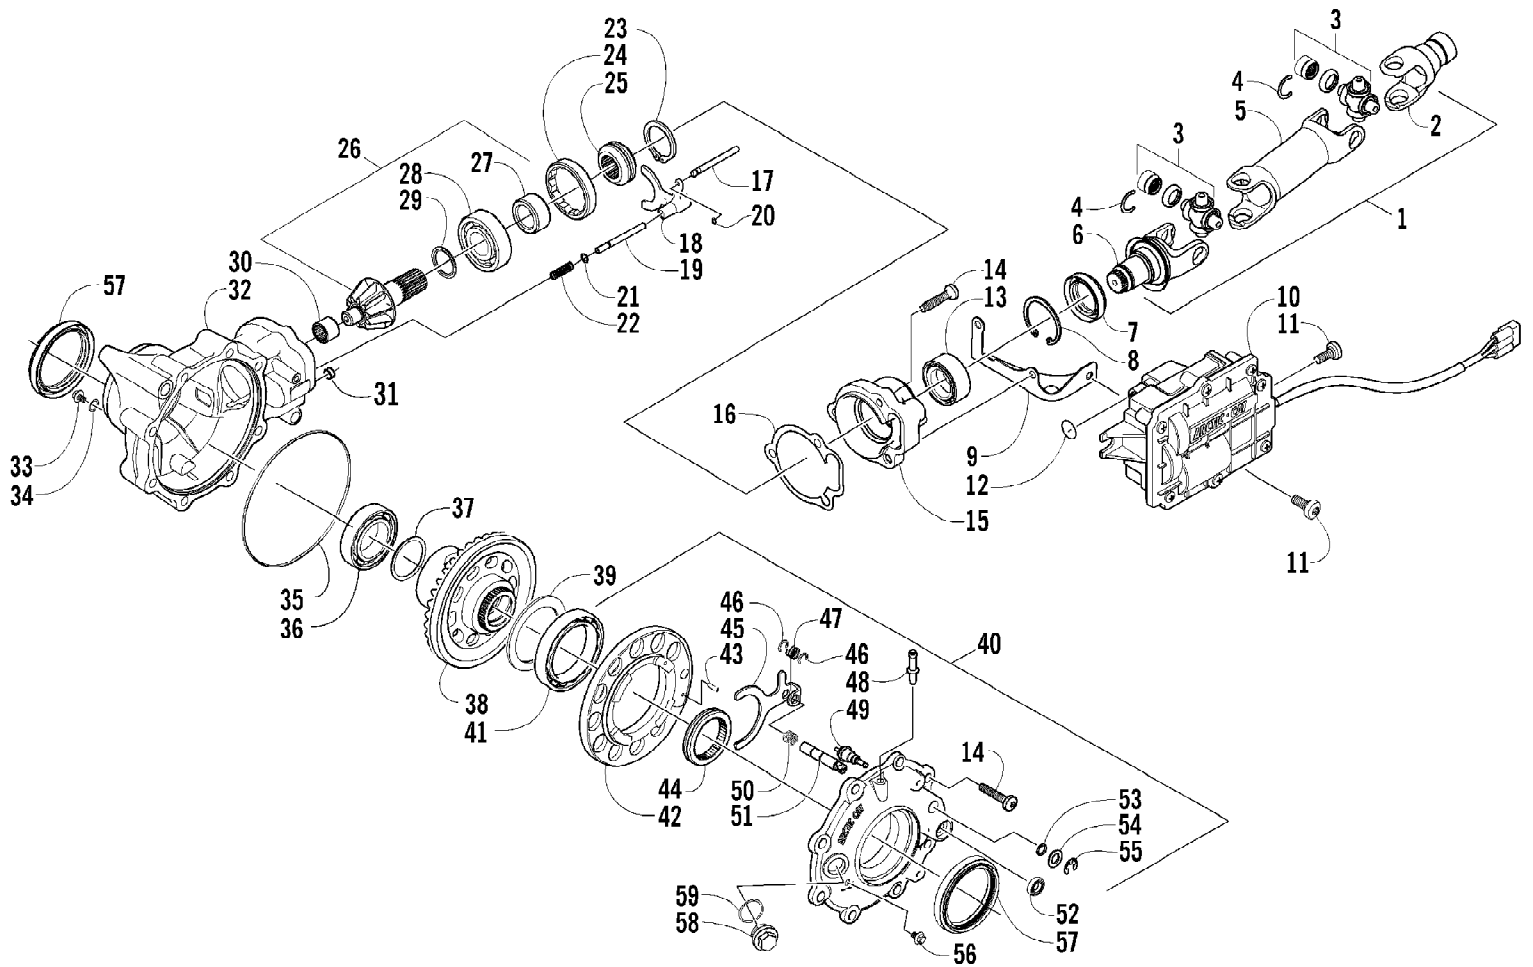

2004 650 V-2 4X4 FIS CAT GREEN SE (A2004ISR4BUSA)
FRONT DRIVE GEARCASE ASSEMBLY

2004 650 V-2 4X4 FIS CAT GREEN SE (A2004ISR4BUSA)
FRONT DRIVE GEARCASE ASSEMBLY

Page 45 of 96

Ref #	Part Number	Qty	S/P/F	Description
	0502-615	1		Complete Gearcase Assembly
1	0502-381	1		Driveshaft Assembly (inc. 2-6)
2	0502-521	1		Yoke, Front Slip
3	1402-164	2	/P	Joint, Universal (inc. 4)
4	0423-450	8		Ring, Retaining
5	0502-524	1		Driveshaft
6	0502-517	1		Yoke, Front
7	1402-011	1		Seal
8	0423-423	1		Ring, Retaining
9	0502-347	1		Bracket, Actuator
10	0502-579	1		Actuator
11	0423-396	3		Screw, Self-Tapping
12	0423-498	1	S	O-Ring
13	1402-043	1		Bearing
14	0423-118	11		Screw, Self-Tapping
15	0502-528	1	/P	Housing, Pinion
16	0402-947	1		Gasket, Flange
17	0402-997	1		Shaft, Selector
18	0402-998	1		Fork, Selector
19	0402-417	1		Shaft, Shuttle
20	0423-402	1		Ring, Retaining
21	0423-147	1		O-Ring
22	0402-999	1		Spring, Return
23	0423-417	1		Ring, Retaining
24	0402-357	1		Collar, Lock
25	0402-413	1		Coupler, Drive
26	0502-123	1		Gear, Pinion - Assembly - 10T (inc. 27-29)
27	0402-336	1		Collar, Retaining
28	0402-327	1		Bearing
29	0402-424	AR		Shim
29	0402-425	AR		Shim
29	0402-426	AR		Shim
29	0402-427	AR		Shim
29	0402-428	AR		Shim
30	0402-328	1		Bearing
31	0402-411	1		Pin, Dowel
32	0502-514	1		Housing, Gearcase
33	1402-210	1	/P	Plug, Magnetic (inc. 34)
34	0423-153	1		O-Ring
35	0423-149	1		O-Ring
36	0402-393	1		Bearing
37	0402-405	AR		Shim
37	0402-406	AR		Shim
37	0402-407	AR		Shim
37	0402-408	AR		Shim
37	0402-409	AR		Shim
38	0502-411	1		Gear, Ring - 36T
39	1402-074	AR		Shim
39	1402-075	AR		Shim
39	1402-076	AR		Shim
39	1402-077	AR		Shim
39	1402-078	AR		Shim
40	0502-434	1		Gearcase (inc. 41-56 and one No. 57)