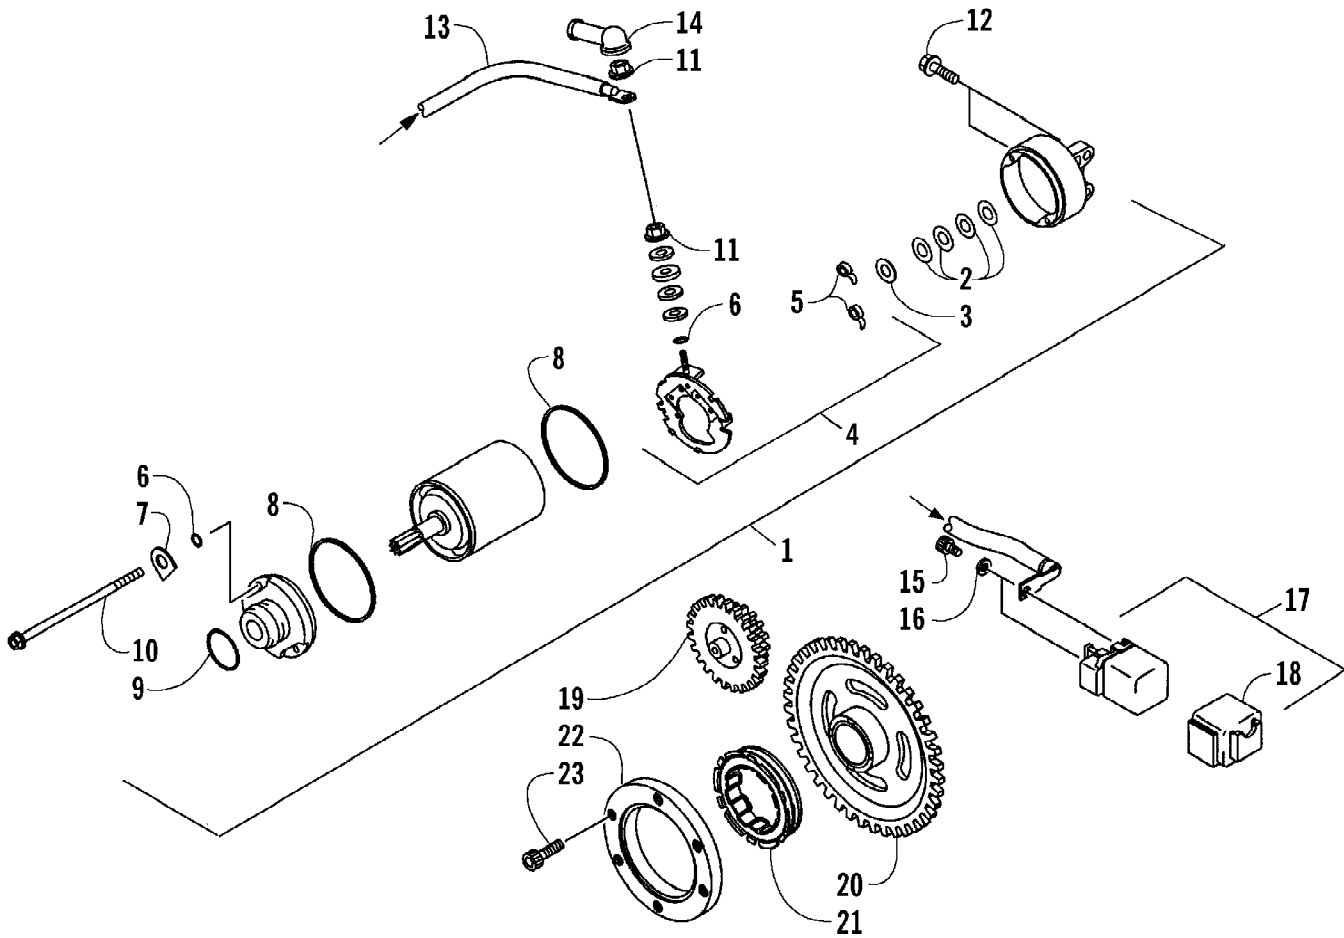

2004 650 V-2 4X4 FIS CAT GREEN SE (A2004ISR4BUSA)
STARTER MOTOR

Page 80 of 96

Ref #	Part Number	Qty	S/P/F	Description
1	3201-189	1		Motor, Starter (inc. 2-10 and one No. 11)
2	3201-186	4		Washer
3	3201-277	1		Washer
4	3201-187	1		Brush Set (inc. 5, two No. 6, and one No. 11)
5	3201-188	2		Spring, Brush
6	3201-338	3		O-Ring
7	3201-278	2		Washer, Lock
8	3201-339	2		O-Ring
9	3201-335	1		O-Ring
10	3201-367	2		Bolt
11	3201-274	2		Nut
12	3201-146	2		Screw, Cap
13	3201-195	1		Wire, Lead
14	3201-185	1		Grommet, Starter Terminal
15	3201-097	2		Bolt
16	3201-210	2		Washer, Lock
17	3201-197	1		Switch, Magnetic (inc. 18)
18	3201-110	1		Holder
19	3201-200	1	S	Limiter, Starter
20	3201-174	1		Gear, Starter
21	3201-122	1		Clutch, One-way
22	3201-321	1		Race, One-way Clutch
23	3201-096	6		Bolt