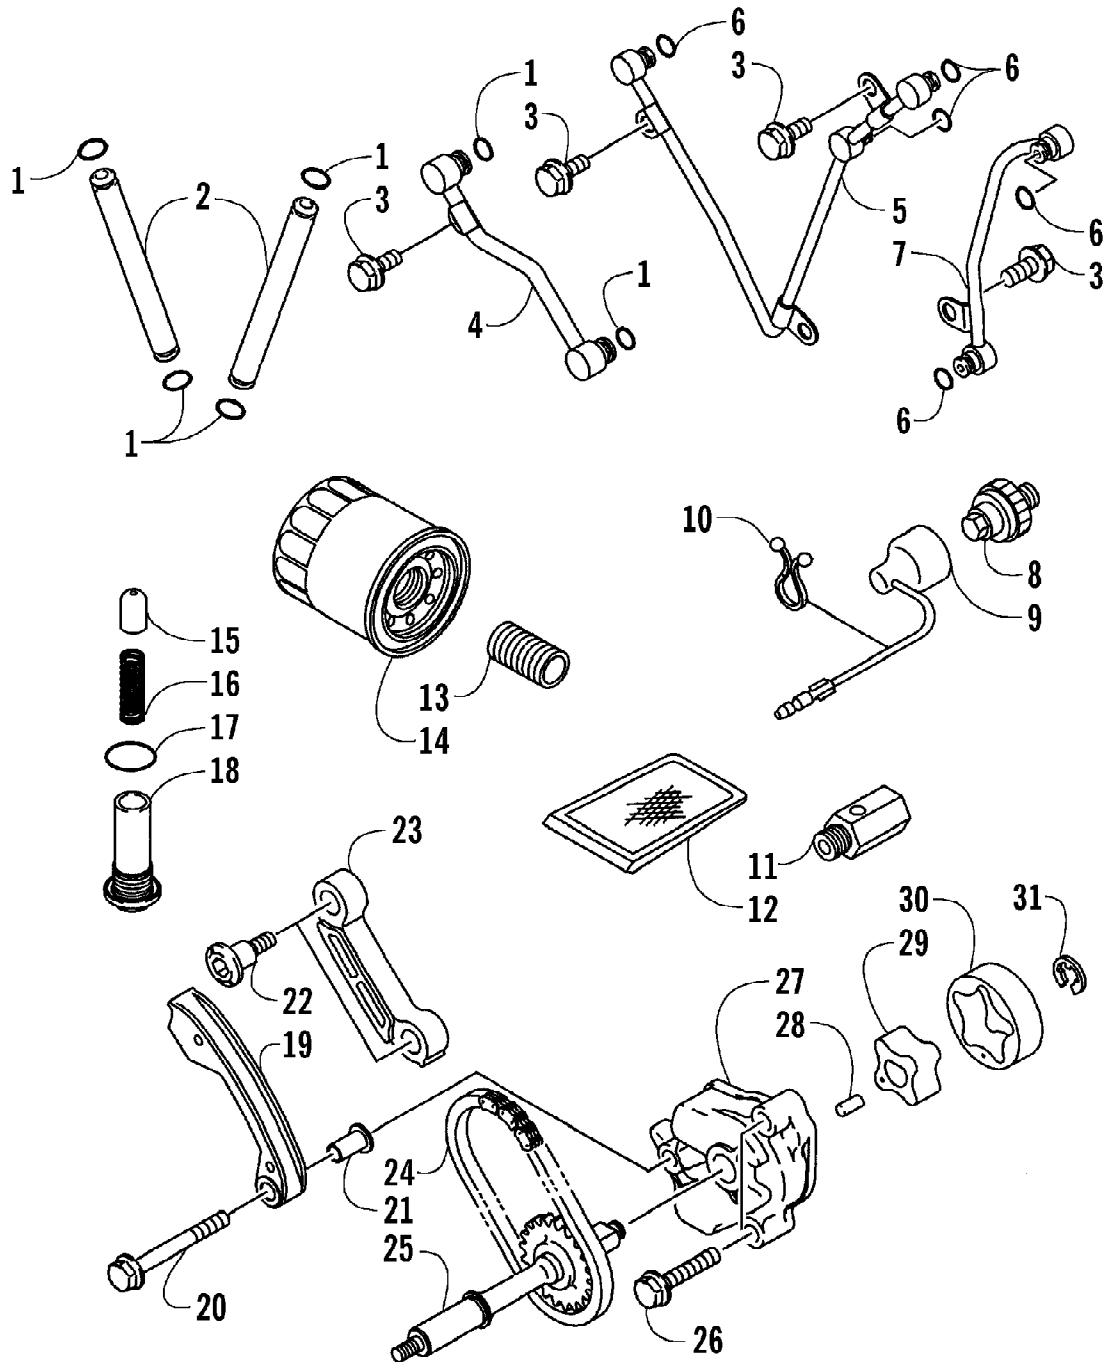

2004 650 V-2 4X4 FIS CAT GREEN SE (A2004ISR4BUSA)
OIL PUMP ASSEMBLY

Page 64 of 96

Ref #	Part Number	Qty	S/P/F	Description
1	3201-255	6		O-Ring
2	3201-199	2		Pipe
3	3201-144	4		Screw, Cap
4	3201-204	1		Pipe, Oil - Crankshaft
5	3201-205	1		Pipe, Oil - Crankcase - Left
6	3201-254	5		O-Ring
7	3201-206	1		Pipe, Oil - Crankcase - Right
8	3201-196	1		Switch, Oil Pressure
9	3201-194	1		Wire, Lead
10	3201-383	1		Clamp
11	3201-176	1		Valve, Relief - Assembly
12	3201-231	1		Filter, Oil
13	3201-198	1		Pipe, Oil Filter
14	3201-044	1	S	Filter, Oil
15	3201-303	1		Pin
16	3201-356	1		Spring
17	3201-257	1		O-Ring
18	3201-376	1		Bolt
19	3201-087	1		Guide, Chain - Slack
20	3201-142	1		Screw, Cap
21	3201-359	1		Collar
22	3201-379	2		Bolt
23	3201-090	1	/P	Guide, Chain - Tension
24	3201-345	1	S	Chain
25	3201-123	1		Shaft, Oil Pump
26	3201-146	2		Screw, Cap
27	3201-178	1		Cover, Pump
28	3201-241	2		Pin, Dowel
29	3201-179	1		Rotor, Pump - Inner
30	3201-180	1		Rotor, Pump - Outer
31	3201-215	1		Circlip