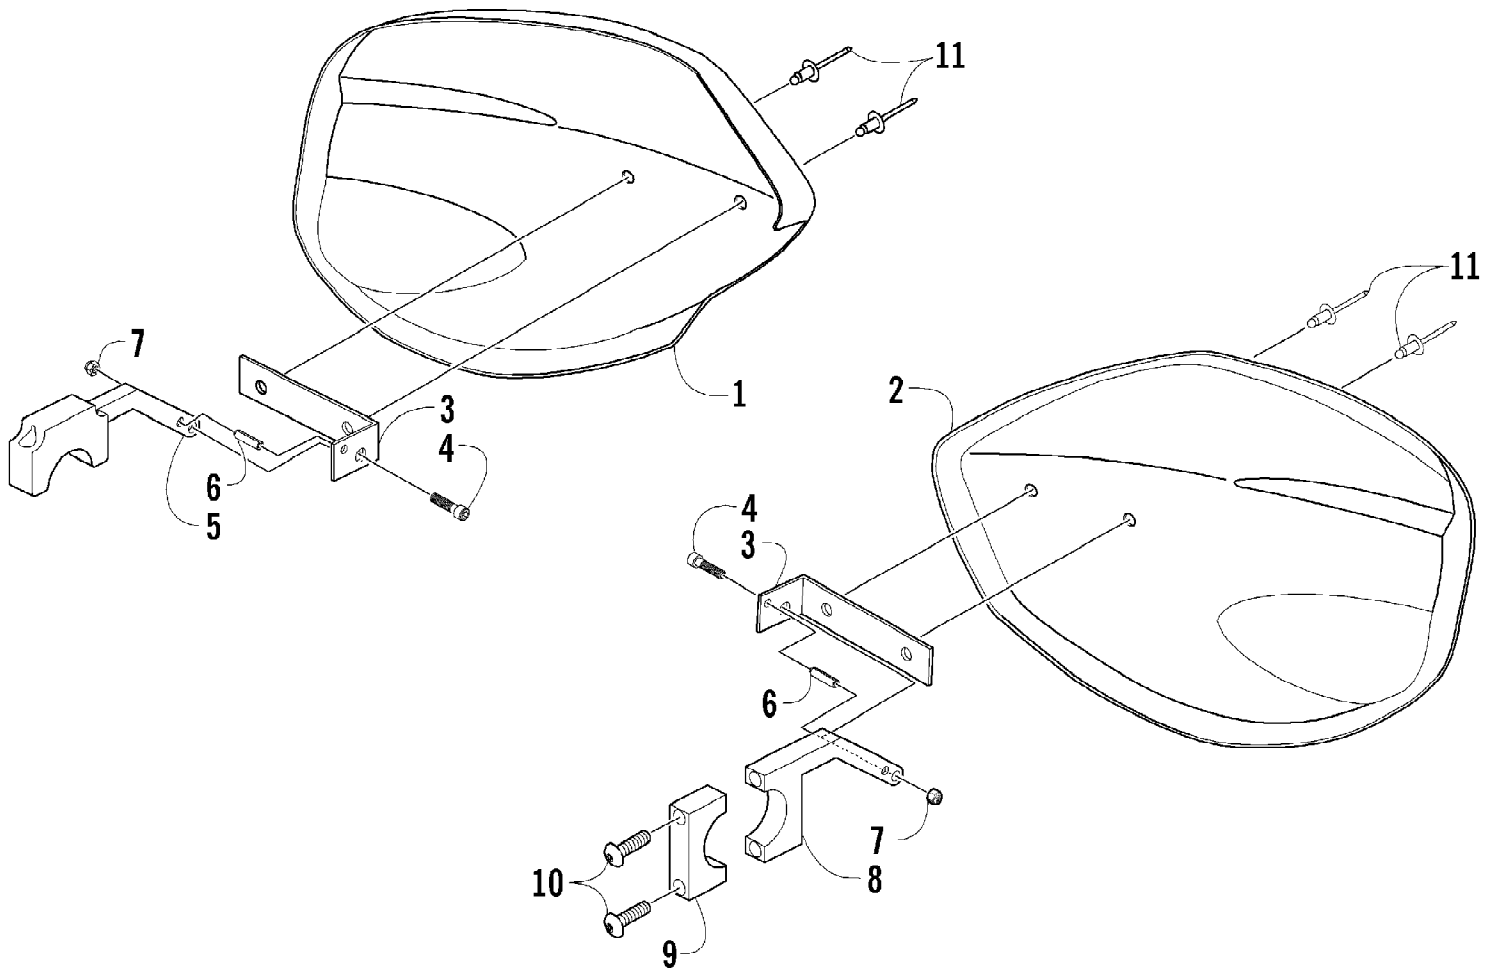

2004 650 V-2 4X4 FIS CAT GREEN SE (A2004ISR4BUSA)
HAND GUARD ASSEMBLY

Page 54 of 96

Ref #	Part Number	Qty	S/P/F	Description
1	0441-816	1	S	Guard, Hand - Left
2	0441-815	1	S	Guard, Hand - Right
3	0441-912	1	S	Bracket, Mounting - Right
3	0441-913	1	S	Bracket, Mounting - Left
4	0423-504	2		Screw, Cap
5	0441-911	1	S	Bracket, Mounting - Left
6	8070-218	2		Pin, Spring
7	8422-601	2		Nut, Lock
8	0441-910	1	S	Bracket, Mounting - Right
9	0441-909	1	S	Cap, Mounting Bracket - Right
10	0423-503	2		Screw, Cap
11	8061-710	4	/P	Rivet