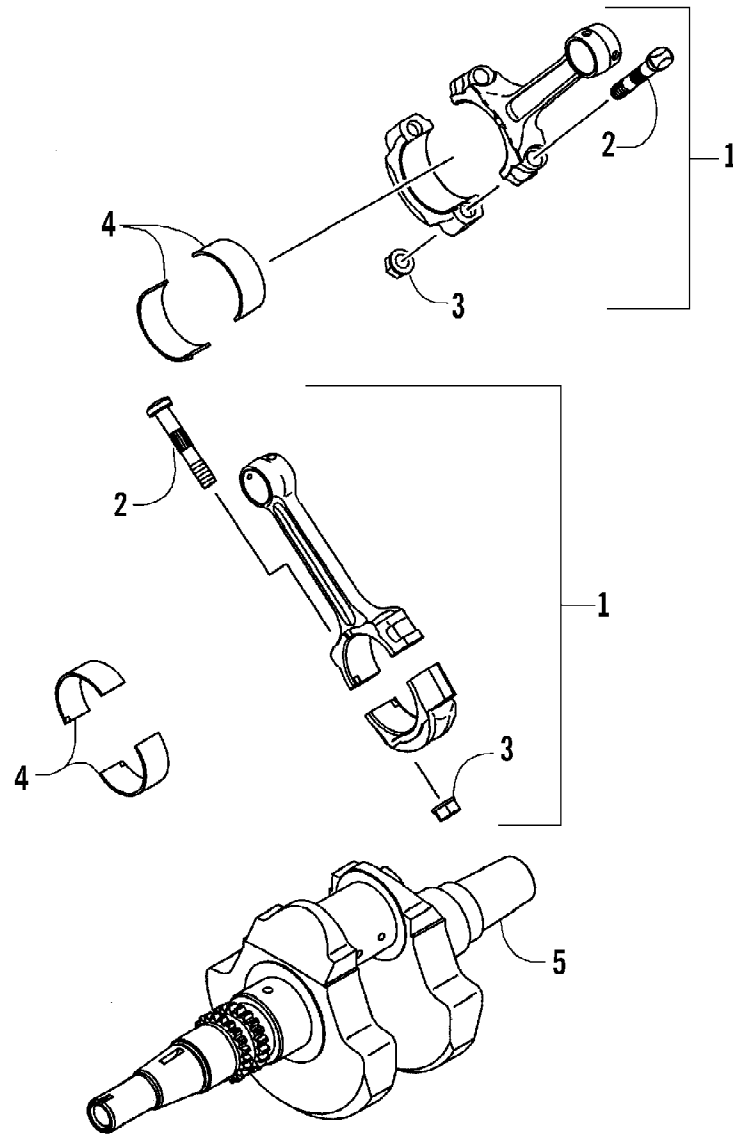

2004 650 V-2 4X4 FIS CAT GREEN SE (A2004ISR4BUSA)
CRANKSHAFT ASSEMBLY

Page 21 of 96

Ref #	Part Number	Qty	S/P/F	Description
1	3201-128	2		Rod, Connecting - Assembly (inc 2-3)
2	3201-263	4		Bolt, Connecting Rod
3	3201-271	4		Nut
4	3201-293	AR		Bushing, Connecting Rod
4	3201-294	4		Bushing, Connecting Rod
4	3201-295	AR		Bushing, Connecting Rod
5	3201-105	1	S	Crankshaft Assembly