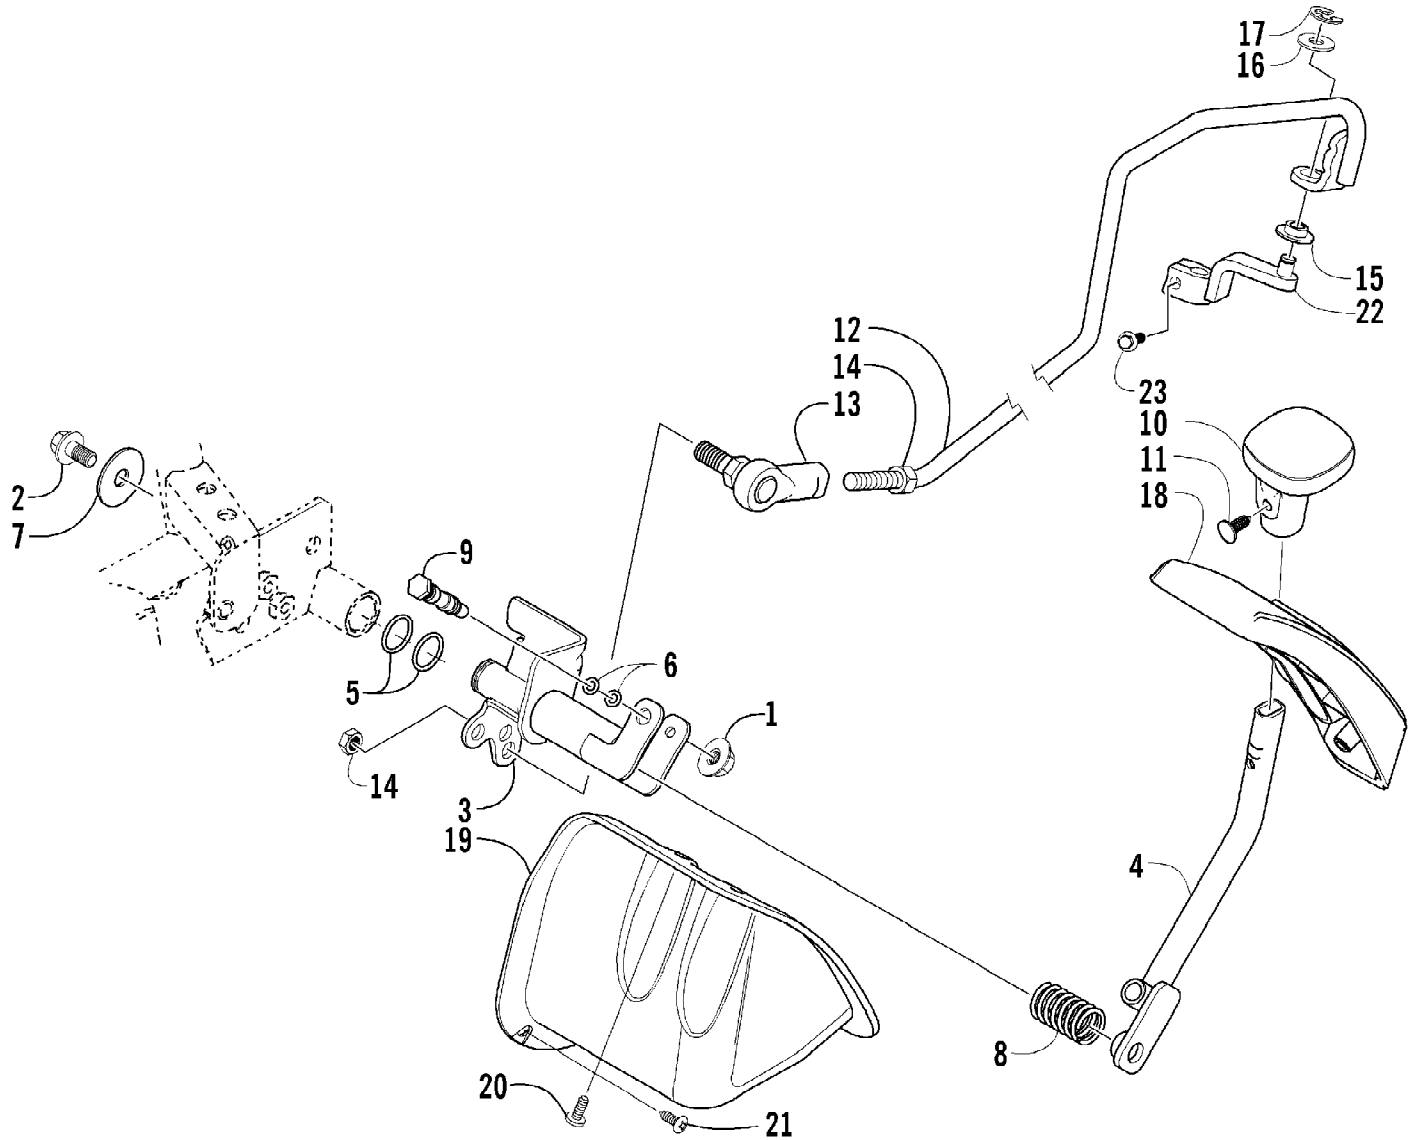

No
Diagram
Available

Parts List
Only

Ref #	Part Number	Qty	S/P/F	Description
	0436-340	1	S	Bag, Fender - Black
	0436-337	1		Bag, Rack, Front, Black
	0436-336	1		Bag, Rack, Rear, Black
	0436-432	1	S	Brush Guard/Bumper, Front
	0436-525	1		Bumper (Rear)
	0436-454	1		Cargo Box
	0436-381	1		Cover, Black and Green
	0436-339	1		Cover, Timber Camo
	0436-005	1	S	Engine Oil - 10W40
	0436-003	1	S	Engine Oil - 5W30
	0436-007	1	S	Gear Lube (Diff) - 80W90
	0436-199	1		Gun Scabbard Kit
	0436-505	1		Hand Guards - Black
	0436-352	1		Hand/Thumb Warmers
	2257-204	1		Illustrated Parts Manual
	0436-463	1		Light Bar - MRP
	2256-892	1		Manuel d'utilisation (F)
	2256-975	1		Operator's Manual (E)
	0436-351	1		Rack Basket (Front)
	0436-350	1		Rack Basket (Rear)
	0436-349	1		Rack Extension, 4 in. (Front)
	0436-225	1		Rack Extension, 4 in. (Rear)
	0436-226	1		Rack Extension, 8 in. (Rear)
	0436-386	1		Snowplow Attachment Kit
	0436-228	1		Snowplow Blade, 50 in. - Straight
	0436-287	1		Snowplow Blade, 50 in. - One-Way
	0436-296	1		Snowplow Blade, 60 in. - Straight
	0436-360	1		Snowplow Blade, 60 in. - One-Way
	0436-356	1	S	Snowplow, Push Frame
	1402-028	1		Tire, Titan AT589 (25x8-12, Mud & Snow)
	0402-563	1		Tire, Titan AT589 (25x10-12, Mud & Snow)
	0436-297	1		Tool Holder - Double
	0436-263	1	/P	Tool Holder - Single
	0436-329	1	S	Winch Kit, 2500 lb
	0436-361	1		Winch Mounting Kit
	0436-507	1		Windshield, Clear w/Black Accent