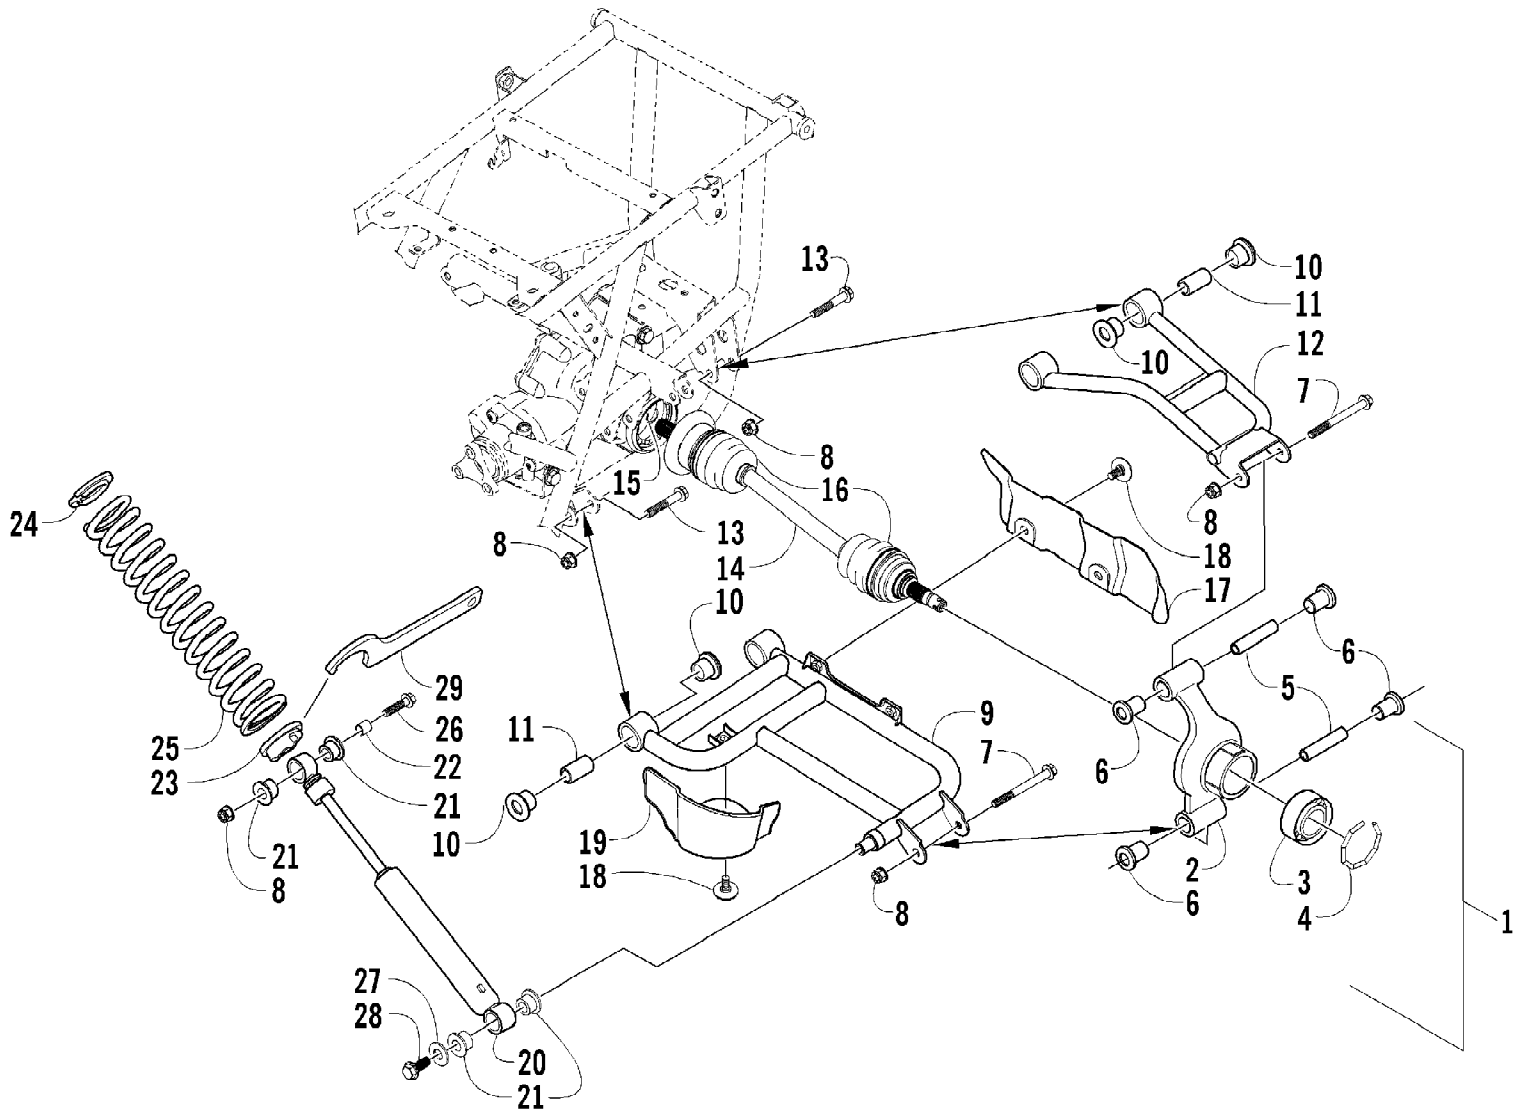

2004 650 V-2 4X4 FIS CAT GREEN SE (A2004ISR4BUSA)
REAR SUSPENSION ASSEMBLY

Page 70 of 96

Ref #	Part Number	Qty	S/P/F	Description
1	0504-312	1	S	Knuckle, Right Rear - Assembly (inc. 2-6)
1	0504-313	1	S	Knuckle, Left Rear - Assembly (inc. 2-6)
2	0504-311	1	S	Knuckle - Right
2	0504-310	1	S	Knuckle - Left
3	1402-027	2	S/P	Bearing, Wheel
4	0423-423	2		Ring, Retaining
5	0403-038	4	S/P	Collar, Suspension Bushing
6	0403-032	8	S	Bushing, Suspension
7	8409-000	4		Screw, Cap
8	8428-002	14		Nut, Lock
9	0504-320	1	S	A-Arm, Rear - Lower Right (inc. 10-11)
9	0504-321	1	S	A-Arm, Rear - Lower Left (inc. 10-11)
10	0403-115	16	S	Bushing
11	0403-114	8	S	Collar
12	0504-318	1		A-Arm, Rear - Upper Right (inc. 10-11)
12	0504-319	1		A-Arm, Rear - Upper Left (inc. 10-11)
13	8409-075	8		Screw, Cap
14	0502-596	2	S	Axle, Drive (inc. 15-16)
15	0441-893	2	S	Clip, Retaining
16	0436-276	2	S	Repair Kit, Boot - Rear Axle
17	1406-068	1		Guard, Boot - Right
17	1406-069	1		Guard, Boot - Left
18	0423-101	6		Screw, Body
19	1406-071	1		Guard, Boot - Right
19	1406-072	1		Guard, Boot - Left
20	0404-077	2		Shock Absorber - Rear (inc. 21-22)
21	0604-310	8		Bushing, Shock Absorber
22	0403-028	2		Sleeve, Shock Absorber
23	0404-057	2		Cam, Spring Adjuster
24	1603-889	2	/P	Retainer, Spring
25	0404-075	2		Spring, Suspension
26	8409-040	2		Screw, Cap
27	0423-087	2		Washer
28	8408-820	2	/P	Screw, Cap
29	0441-587	1		Wrench, Spanner