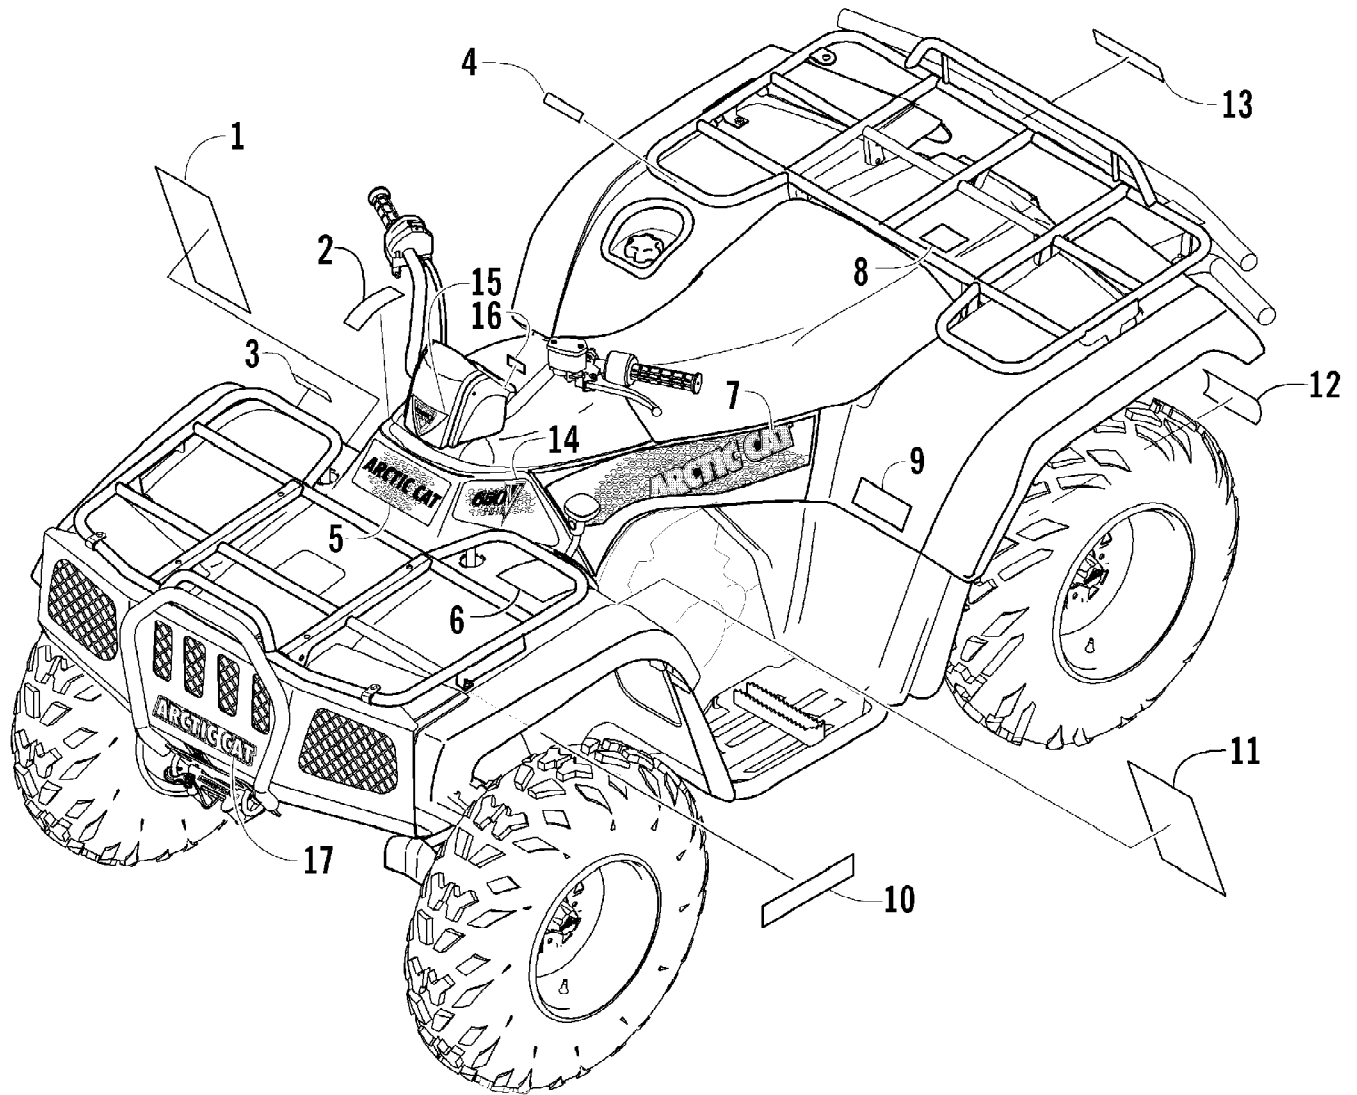

2004 650 V-2 4X4 FIS CAT GREEN SE (A2004ISR4BUSA)
DECALS

Page 27 of 96

Ref #	Part Number	Qty	S/P/F	Description
1	0411-008	1	/P	Decal, Warning - Reverse/Pre-Ride
2	0411-426	1		Decal, Warning - Clutch Cover
3	0411-576	1		Decal, Warning - Front Rack Load
4	0411-648	1		Decal, Warning - Rear Rack Load
5	0411-726	1		Decal, Front
6	0411-401	1		Decal, Warning - Age
7	0411-722	1		Decal, Side - Right
7	0411-723	1		Decal, Side - Left
8	0411-435	1		Decal, Passenger
9	0411-430	1		Decal, Warning - Tire Pressure
10	0	1	F	Decal, CA Emissions
11	0411-218	1		Decal, Warning - General
12	0411-267	1		Decal, Warning - Towing
13	4611-957	1		Decal, "Arctic Cat" - Rear
14	0411-724	1		Decal Side - Upper Right
14	0411-725	1		Decal Side - Upper Left
15	0411-727	1		Decal, Crest
16	0411-763	1		Decal, Warning - Differential Lock
17	4611-960	1		Decal, "Arctic Cat" - Front