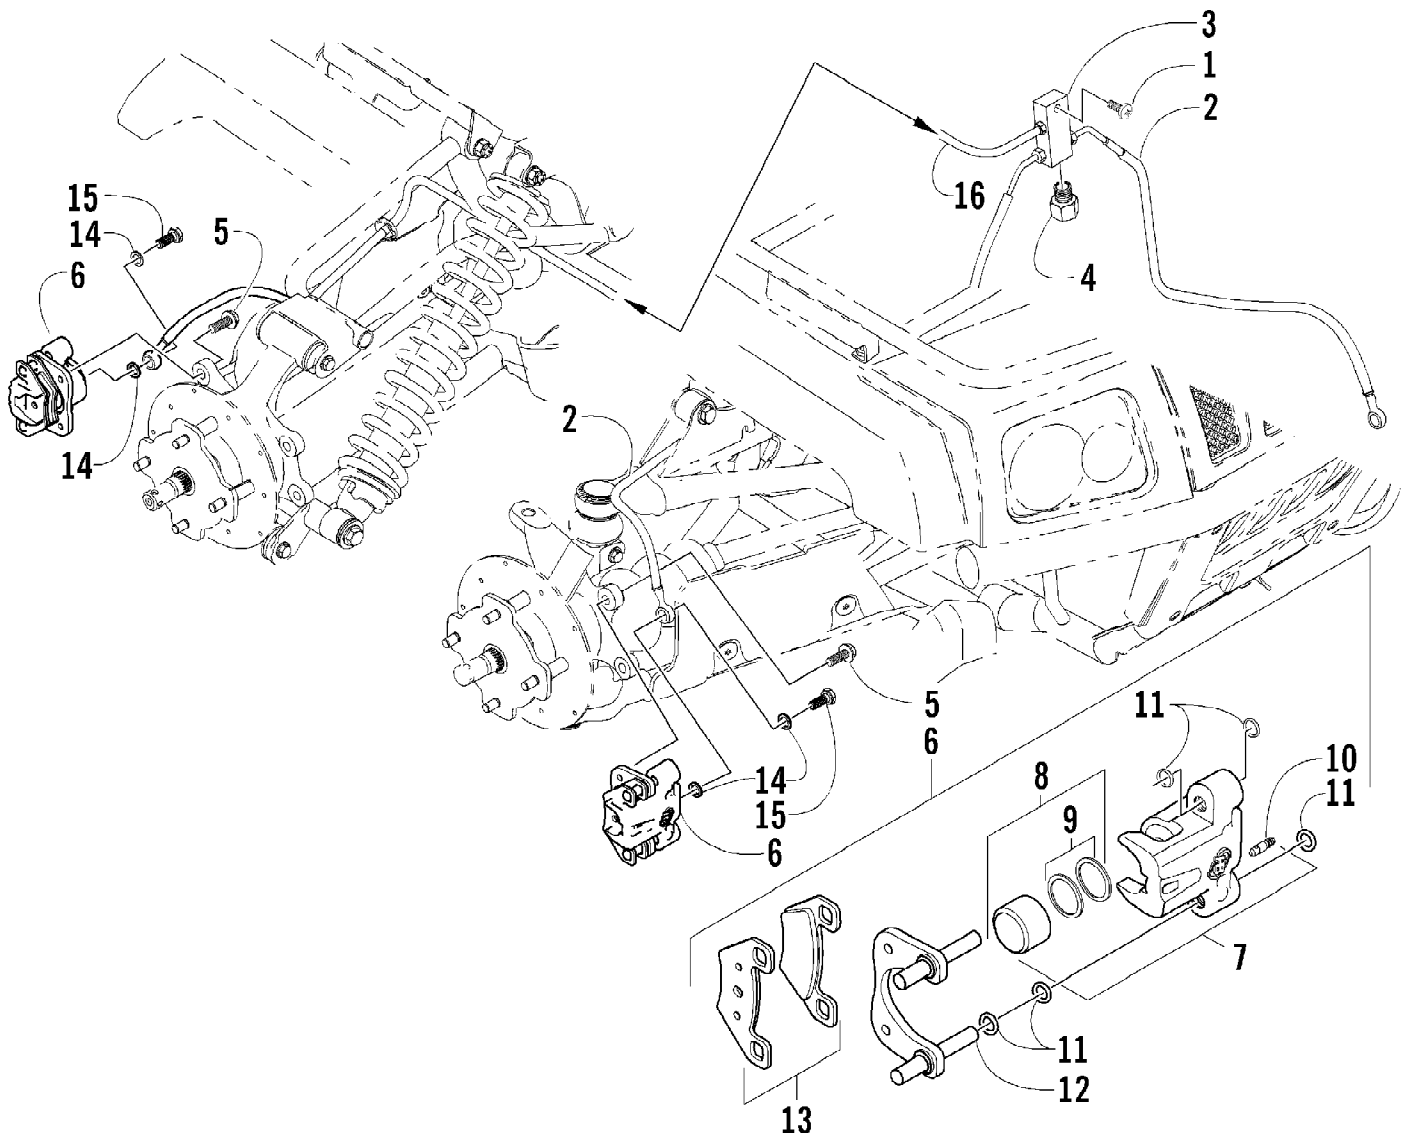

2004 650 V-2 4X4 FIS CAT GREEN SE (A2004ISR4BUSA)
HYDRAULIC BRAKE ASSEMBLY

Page 56 of 96

Ref #	Part Number	Qty	S/P/F	Description
1	8476-625	1		Screw, Cap
2	0402-961	2		Hose, Brake - Front
3	1402-086	1		Block, Junction
4	1402-031	1		Plug
5	8408-820	6	/P	Screw, Cap
6	0502-602	1	S	Caliper, Brake - Right Front (inc. 7-13)
6	0502-610	2	S	Caliper, Brake - Left Front and Right Rear (inc. 7-13)
7	0502-603	1	S	Housing, Caliper - Assembly - Right Front (inc. 8-9)
7	0502-611	2	S	Housing, Caliper - Assembly - Left Front and Right Rear (inc. 8-9)
8	0502-606	3		Piston/Seal Set (inc. 9)
9	0502-607	3		Seal Set
10	0502-609	3	/P	Valve, Bleed
11	0502-608	3		O-Ring, Guide - Set
12	0502-605	3		Bracket Assembly
13	0502-604	3	S	Pad, Brake - Set
14	0423-178	6		Washer, Crush
15	0423-413	3		Bolt, Banjo Fitting
16	1402-204	1		Hose, Brake - Rear