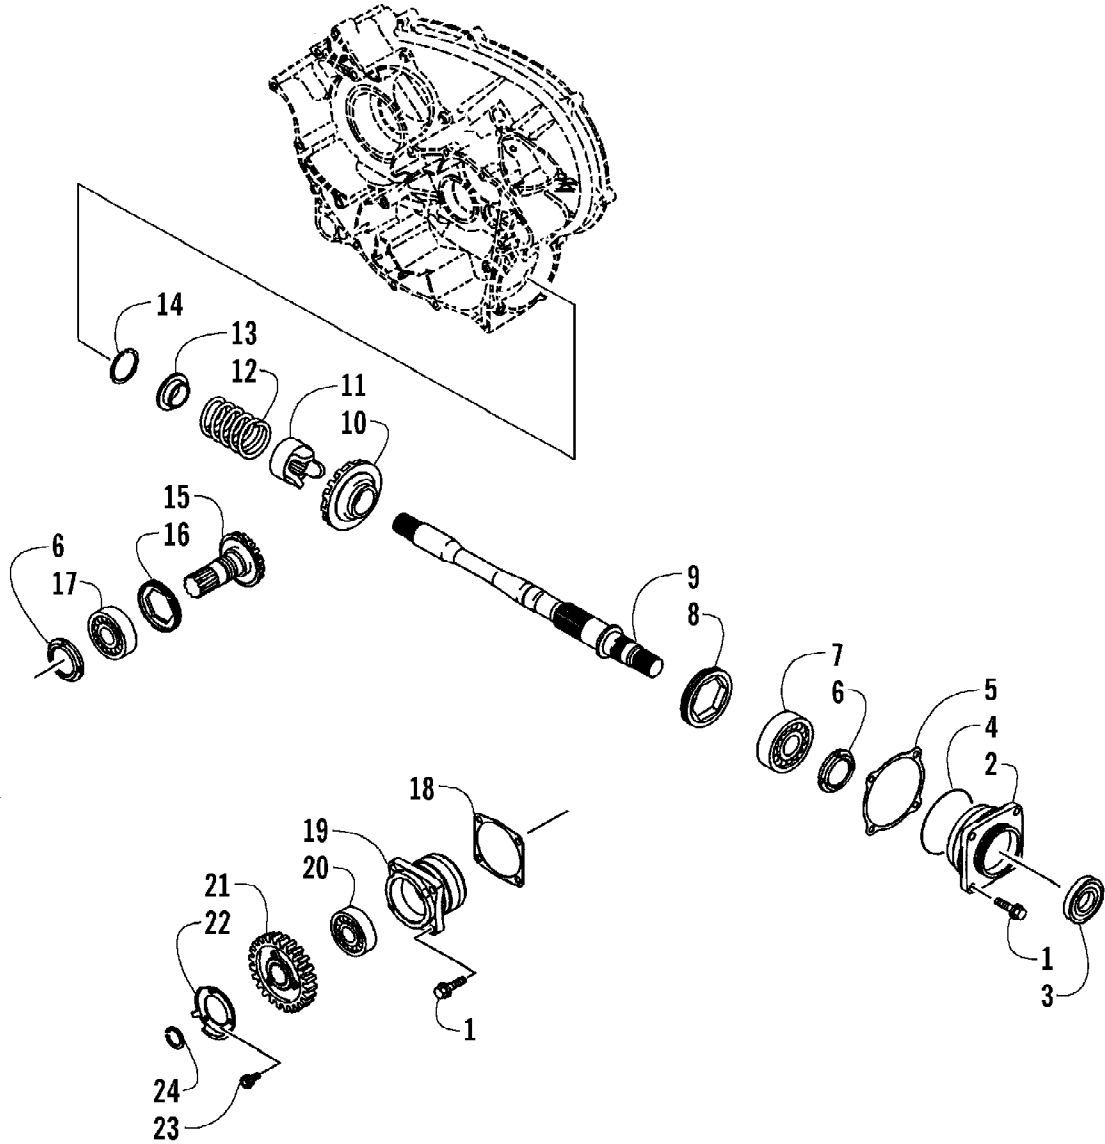

2004 650 V-2 4X4 FIS CAT GREEN SE (A2004ISR4BUSA)
FRAME AND RELATED PARTS

Page 39 of 96

Ref #	Part Number	Qty	S/P/F	Description
1	1506-245	1	S	Frame, Main
2	0409-032	1		Headlight Assembly - Right (inc. 3-6)
2	0409-031	1		Headlight Assembly - Left (inc. 3-6)
3	0409-045	2		Bulb, Headlight
4	8410-860	2		Screw, Cap
5	0406-945	2		Bracket, Headlight Mounting
6	0423-375	2		Nut, Lock
7	8424-802	6		Nut
8	8409-020	8	/P	Screw, Cap
9	0506-544	1		Bumper
10	0406-130	2		Cap, Bumper
11	1506-367	1	S	Channel, Bumper Mounting - Right
11	0506-653	1	S	Channel, Bumper Mounting - Left
12	8408-812	2		Screw, Cap
13	8408-816	4		Screw, Cap
14	0506-534	1		Footrest - Right
14	1506-351	1		Footrest - Left
15	8424-602	2	/P	Nut
16	1506-067	1		Pad, Foam
17	0406-289	1		Pad, Foam
18	1406-425	1		Panel, Belly
19	0423-101	AR		Screw, Body
20	0406-834	1		Plate, Skid
21	1506-319	1		Grille, Front
22	8408-860	2		Screw, Cap
23	0541-249	1		Tube, Front Bumper
24	0441-517	6		Cap, Bumper
25	8020-135	2		Screw, Cap
26	1506-322	6		Bracket, Clamp
27	8040-426	6	/P	Nut, Lock
28	8011-135	2		Bolt, Carriage
29	8408-820	6	/P	Screw, Cap
30	0441-628	2		Spacer, Front Grille
31	8011-136	2	/P	Bolt, Carriage
32	8422-002	2		Nut, Lock
33	1506-318	1		Bumper, Rear
34	1506-321	2		Support, Rear Bumper
35	8409-040	4		Screw, Cap
36	0441-804	4		Spacer