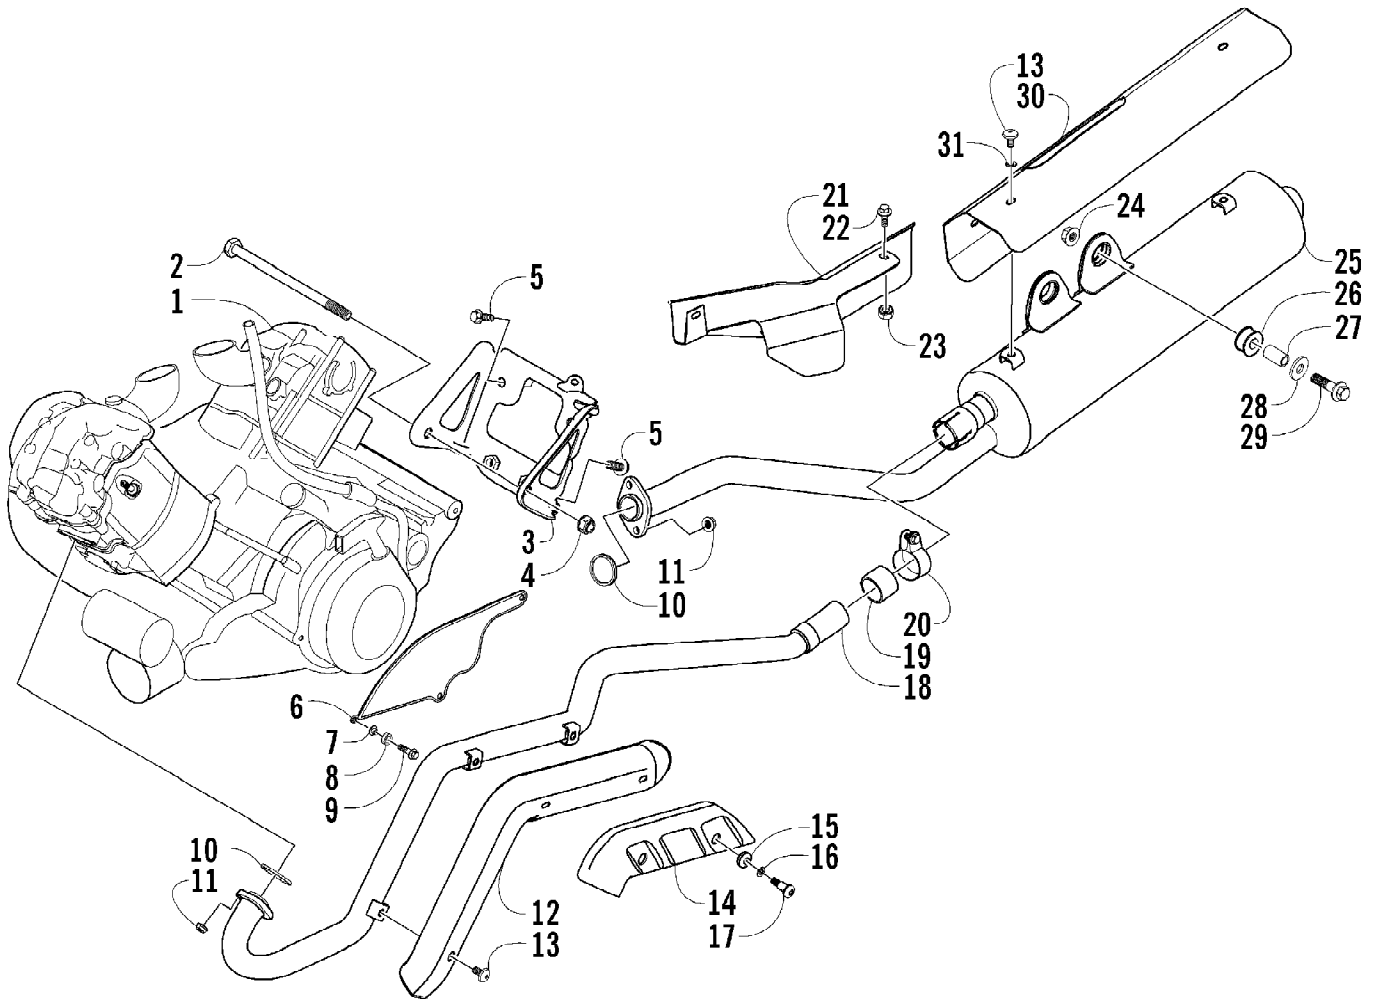

2004 650 V-2 4X4 FIS CAT GREEN SE (A2004ISR4BUSA)
ENGINE AND EXHAUST

Page 35 of 96

Ref #	Part Number	Qty	S/P/F	Description
1	0462-032	1		Engine
2	0423-479	2		Screw, Cap
3	1506-314	1		Bracket, Engine
4	8424-202	2		Nut
5	8409-020	4	/P	Screw, Cap
6	1506-420	1		Plate, Heat Guard
7	3201-016	3		Collar
8	3201-015	3		Damper
9	3201-017	3		Screw, Cap
10	3201-013	2		Gasket, Exhaust
11	3201-018	4		Nut
12	0412-239	1		Cover, Exhaust - Front
13	8477-610	5		Screw, Machine
14	1406-568	1	S	Cover, Exhaust Pipe
15	0423-500	2		Grommet
16	8050-252	2		Washer
17	0423-356	2		Screw, Shoulder
18	0512-152	1		Pipe, Exhaust
19	0412-249	1		Seal, Exhaust
20	3201-043	1		Clamp
21	0412-240	1		Cover Exhaust - Rear
22	8476-616	3		Screw, Cap
23	0623-038	3		Nut w/Washer
24	8424-802	2		Nut, Lock
25	0512-155	1		Muffler
26	0412-253	2		Bushing, Muffler
27	0423-499	2		Collar
28	0423-073	2		Washer
29	8408-840	2		Screw, Cap
30	0412-241	1		Cover, Muffler
31	8053-212	4	/P	Washer, External Tooth Lock