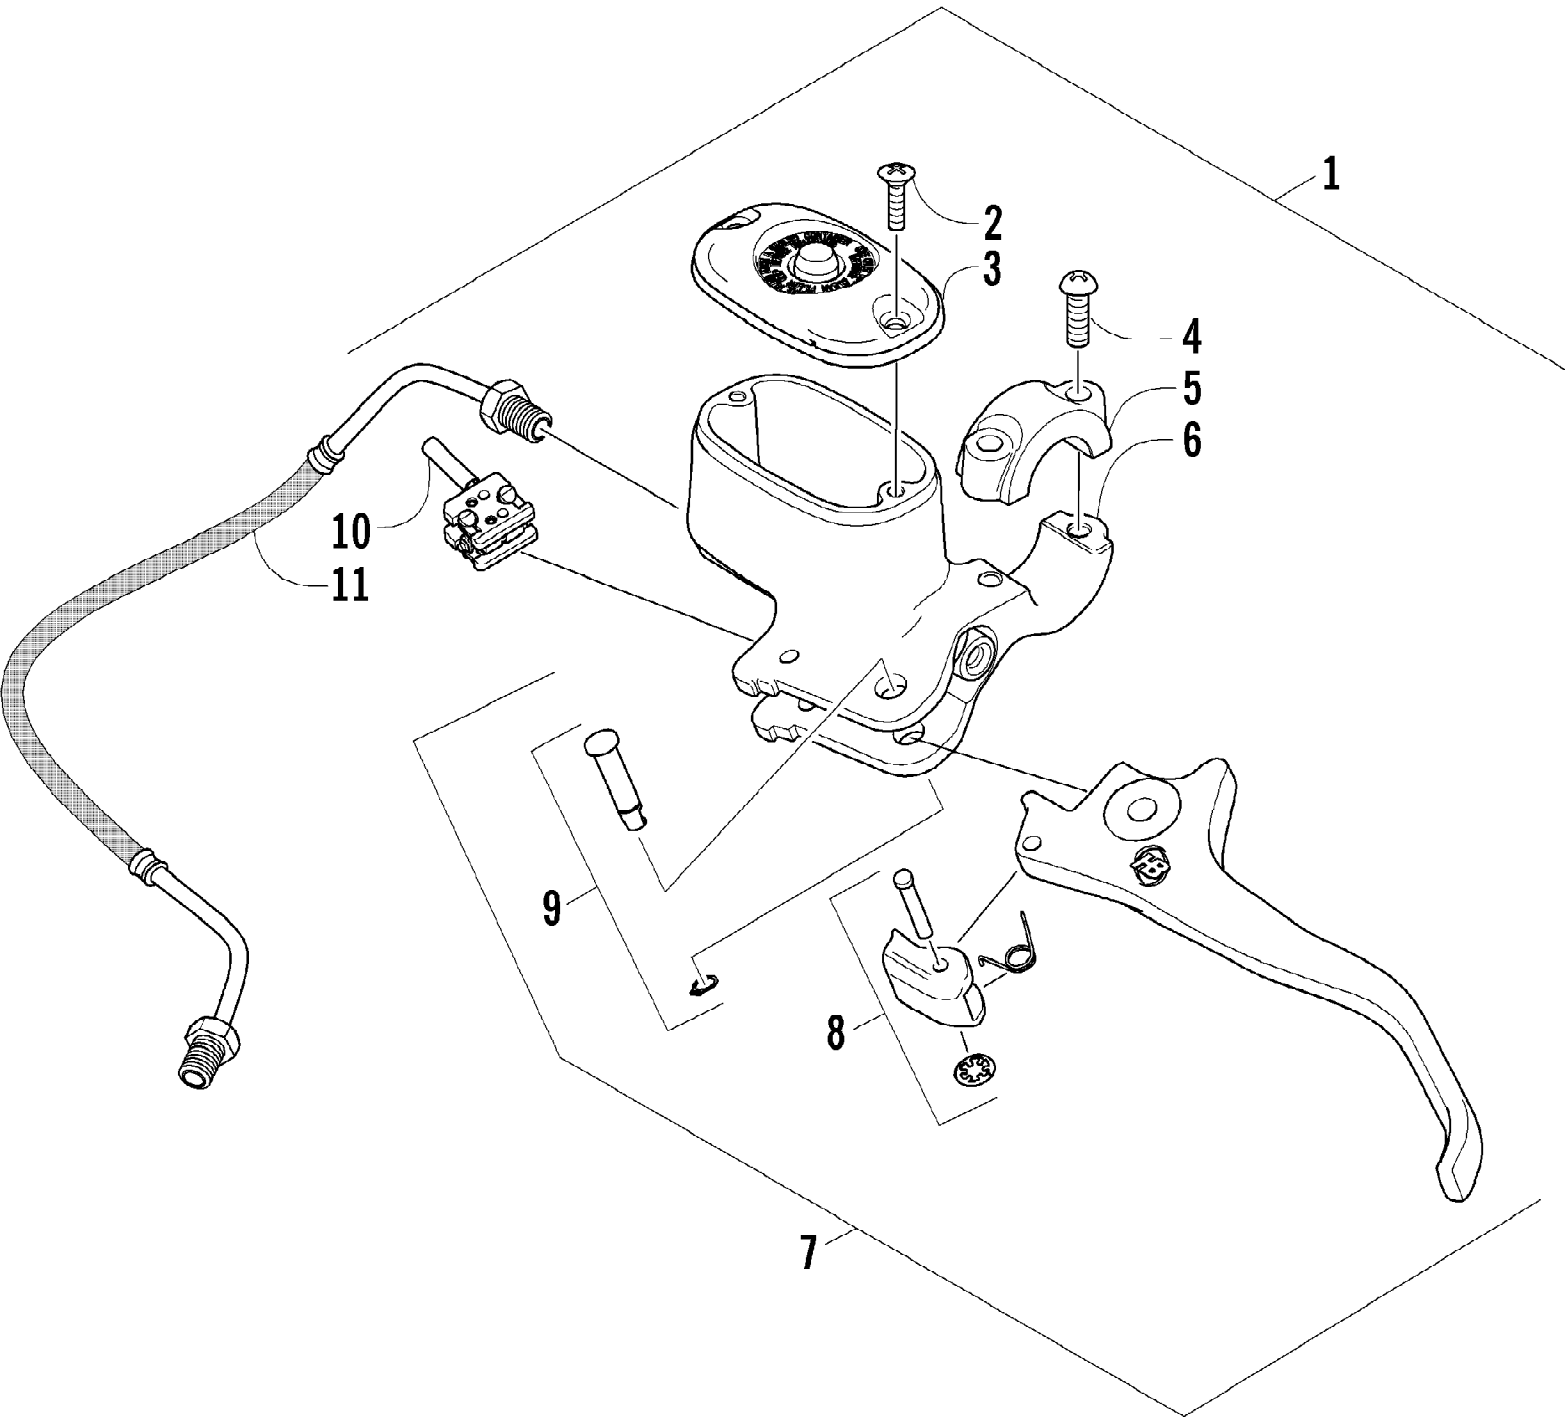

2004 650 V-2 4X4 FIS CAT GREEN SE (A2004ISR4BUSA)
HYDRAULIC HAND BRAKE ASSEMBLY

Page 58 of 96

Ref #	Part Number	Qty	S/P/F	Description
1	0502-561	1	S	Brake Assembly (inc. 2-10)
2	0502-566	1		Screw, Reservoir Cover - Kit
3	0502-565	1		Cover, Reservoir - Kit
4	0502-568	1		Screw, Master Cylinder Clamp - Kit
5	0502-567	1		Clamp, Master Cylinder - Kit
6	0502-516	1		Master Cylinder Assembly - Kit
7	0502-562	1	S	Lever Assembly - Kit (inc. 8-9)
8	0502-563	1	S	Lock, Brake Lever - Kit
9	0502-580	1		Lever Pin - Kit
10	0502-564	1	/P	Switch, Brake - Kit
11	1402-212	1		Brakeline, Hydraulic