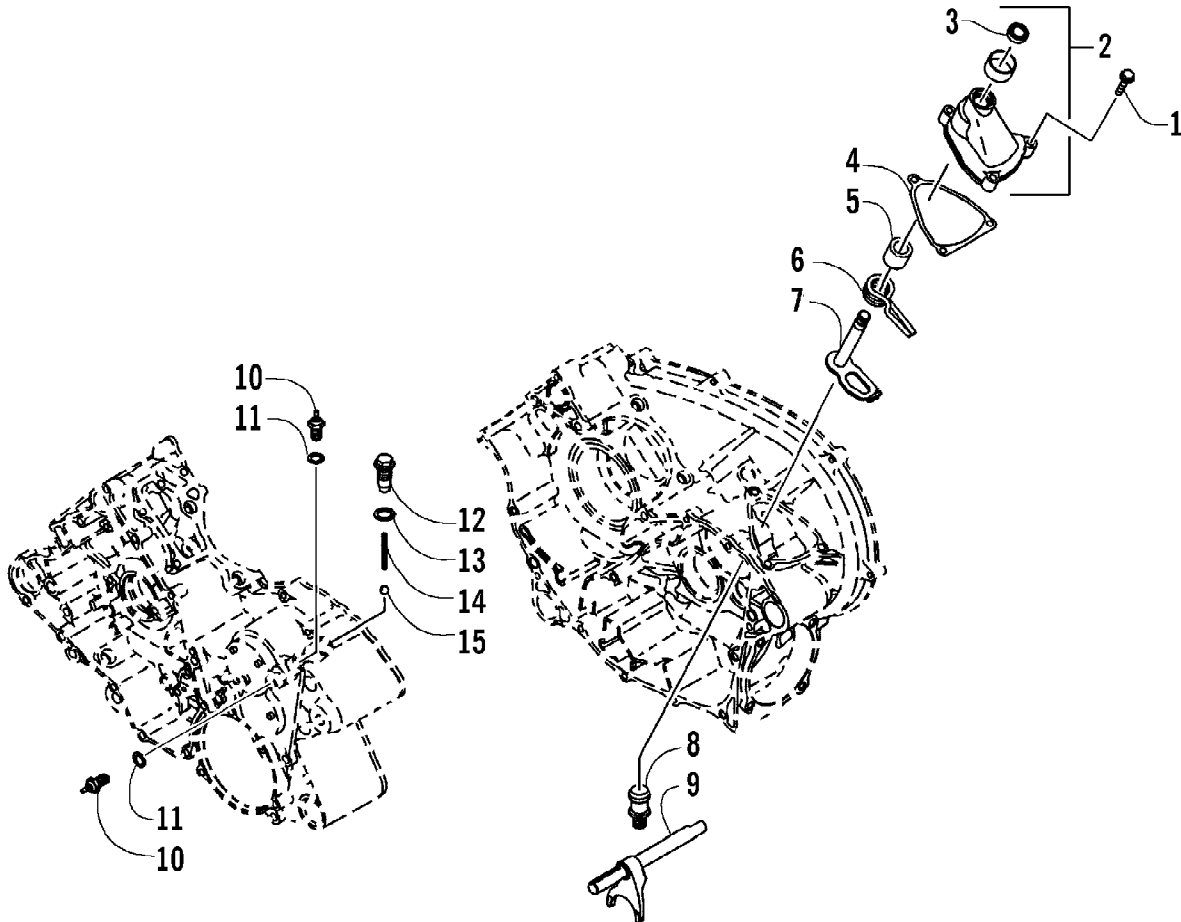

2004 650 V-2 4X4 FIS CAT GREEN SE (A2004ISR4BUSA)
GEAR SHIFTING ASSEMBLY

Page 52 of 96

Ref #	Part Number	Qty	S/P/F	Description
1	3201-146	3		Screw, Cap
2	3201-160	1		Cover, Shift Lever - Assembly (inc. 3)
3	3201-447	1		Seal, Oil
4	3201-067	1		Gasket, Shift Lever Cover
5	3201-109	1		Guide
6	3201-363	1		Spring, Shift Lever
7	3201-124	1	S	Lever, Shift
8	3201-375	1		Bolt, Shift Rod
9	3201-219	1		Rod, Shift
10	3201-121	2		Switch, Neutral - Assembly
11	3201-348	2		Gasket
12	3201-372	1		Bolt
13	3201-066	1		Gasket, Rocker Shaft
14	3201-361	1		Spring
15	3201-249	1		Ball, Steel