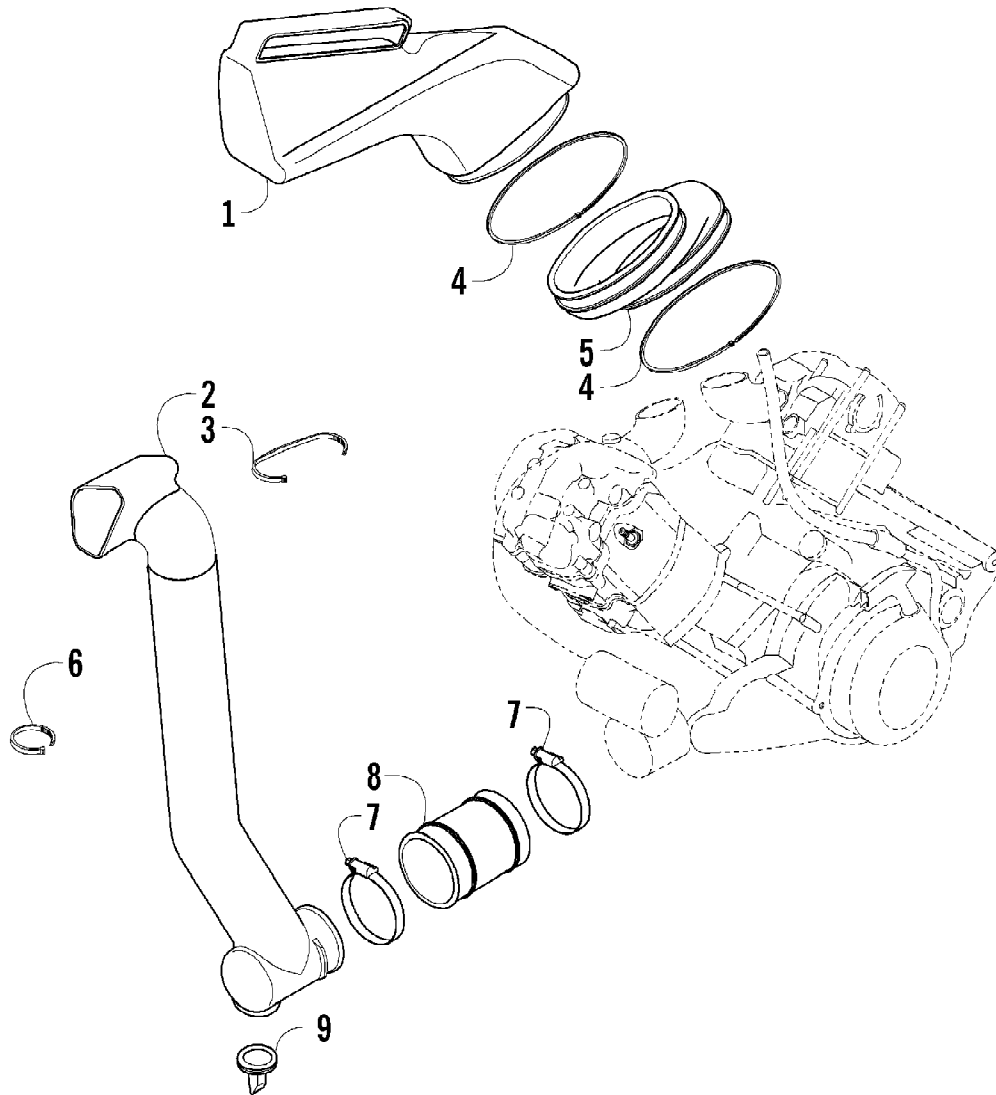

2004 650 V-2 4X4 FIS CAT GREEN SE (A2004ISR4BUSA)
CASE/BELT COOLING ASSEMBLY

Page 13 of 96

Ref #	Part Number	Qty	S/P/F	Description
1	0413-082	1	S	Duct, Air-Out
2	0413-081	1		Duct, Air-In
3	0123-903	1		Cable Tie - 11.5 in.
4	3201-038	2		Clamp
5	0413-083	1		Boot, Air-Out Duct
6	0123-788	2	/P	Cable Tie - 7.5 in.
7	0423-380	2	/P	Clamp
8	0413-085	1		Boot, Air-In Duct
9	0470-442	1	/P	Valve, Drain