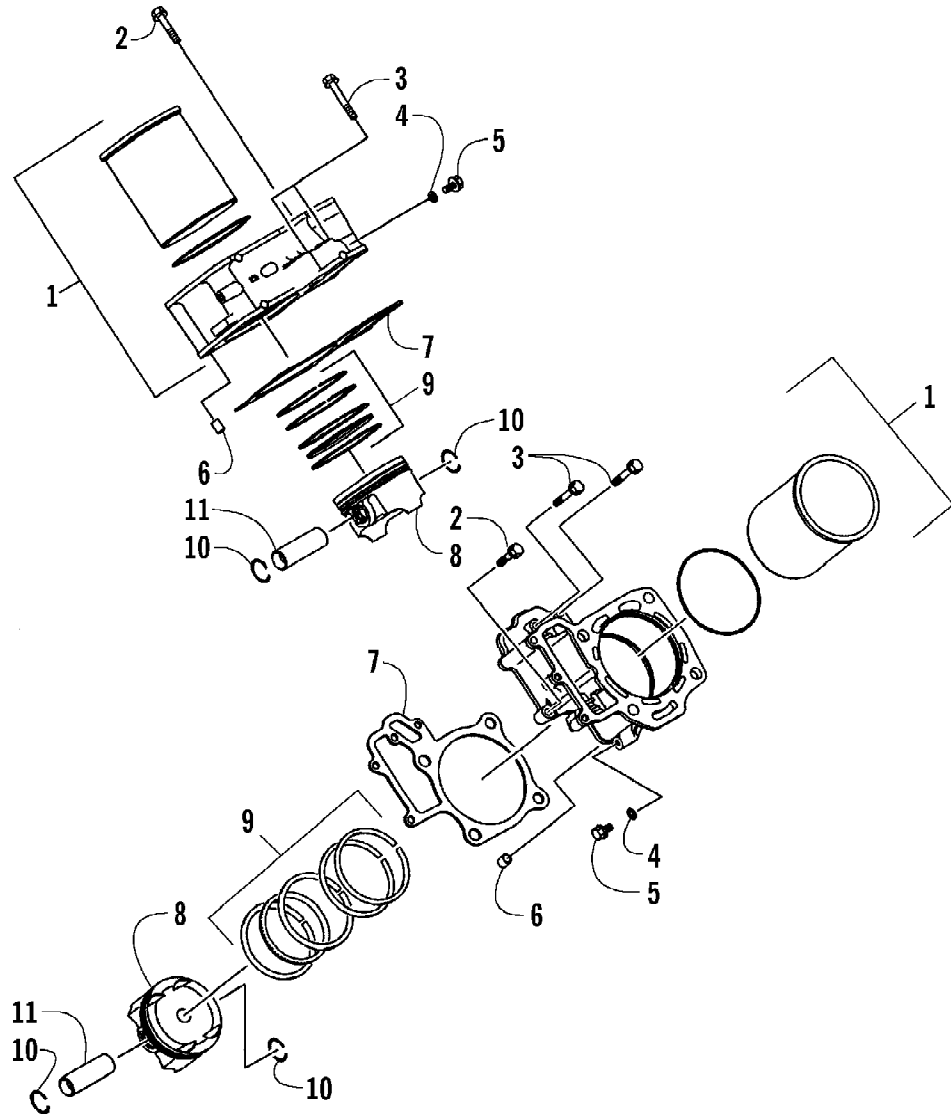

2004 650 V-2 4X4 FIS CAT GREEN SE (A2004ISR4BUSA)
CYLINDER/PISTON ASSEMBLY

Page 25 of 96

Ref #	Part Number	Qty	S/P/F	Description
1	3201-062	1		Cylinder, Engine - Front
1	3201-063	1		Cylinder, Engine - Rear
2	3201-146	2		Screw, Cap
3	3201-147	4		Screw, Cap
4	3201-281	2		Washer
5	3201-144	2		Screw, Cap
6	3201-307	4		Pin
7	3201-069	2		Gasket, Cylinder Base
8	3201-100	2		Piston, Engine
8	3201-104	AR	F	Piston, Engine (Oversized 0.50 mm)
9	3201-102	2		Ring, Set, Piston
9	3201-103	AR	F	Ring, Set, Piston (Oversized 0.50 mm)
10	3201-299	4		Ring, Snap
11	3201-101	2		Pin, Piston